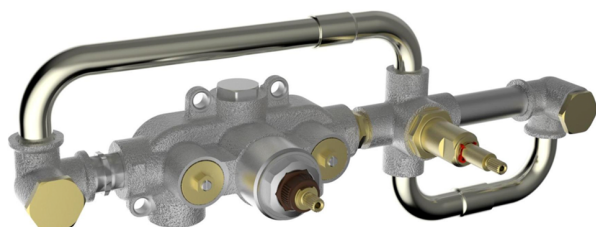

Exposed part for con.thermo. bath mixer, 2-outlet GRACE_MN019441

MODEL **MN019441**

Exposed part for con.thermo.bath mixer, 2-outlet,with 2 outlet deviasstop,22,5 mm Brass One Spray handshower,150 cm SUPREME smooth flexible hose,without concealed part - for item ZA019440

Installation **Concealed**

Required concealed parts **ZA019440**

Thermostatic

The Cisal thermostatic is your personal water manager, helping you to handle, control and save water and energy.

Concealed thermostatic bath mixer, 2-outlets CONCEALED_ZA019440

MODEL **ZA019440**

Concealed thermostatic bath mixer, 2-outlets, without trim kit

AVAILABLE FINISHINGS

 **04** 04 Without finishing

CHARACTERISTICS

Concealed **1**
 Cartridge Spare Parts **24.04A.PP**
8x20 Plus P Thermostatic Valve

Thermostatic

The Cisal thermostatic is your personal water manager, helping you to handle, control and save water and energy.

2026-06-14