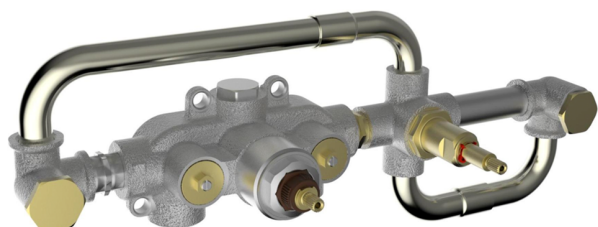

## Exposed part for con.thermo. bath mixer, 2-outlet GRACE\_MN019441

MODEL **MN019441**

Exposed part for con.thermo.bath mixer, 2-outlet,with 2 outlet deviasstop,22,5 mm Brass One Spray handshower,150 cm SUPREME smooth flexible hose,without concealed part - for item ZA019440

### Thermostatic

The Cisal thermostatic is your personal water manager, helping you to handle, control and save water and energy.

## Concealed thermostatic bath mixer, 2-outlets CONCEALED\_ZA019440

MODEL **ZA019440**

Concealed thermostatic bath mixer, 2-outlets, without trim kit

AVAILABLE FINISHINGS

 **04** 04 Without finishing

CHARACTERISTICS

Concealed **1**  
 Cartridge Spare Parts **24.04A.PP**  
**8x20 Plus P Thermostatic Valve**