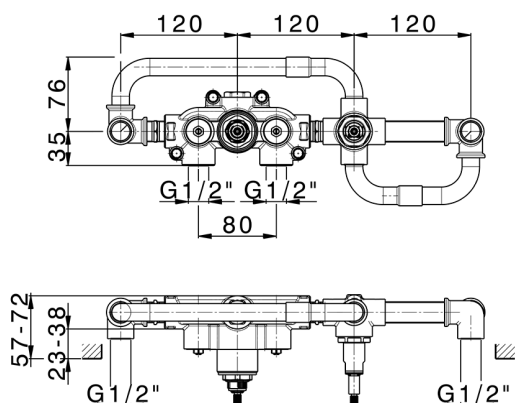

## Exposed part for con.thermo. bath mixer, 2-outlet GRACE\_MN019441

MODEL **MN019441**

Exposed part for con.thermo.bath mixer, 2-outlet,with 2 outlet deviasstop,22,5 mm Brass One Spray handshower,150 cm SUPREME smooth flexible hose,without concealed part - for item ZA019440

## Concealed thermostatic bath mixer, 2-outlets CONCEALED\_ZA019440

MODEL **ZA019440**

Concealed thermostatic bath mixer, 2-outlets, without trim kit

AVAILABLE FINISHINGS

 **04** 04 Without finishing

CHARACTERISTICS

Concealed **1**  
 Cartridge Spare Parts **24.04A.PP**  
**8x20 Plus P Thermostatic Valve**