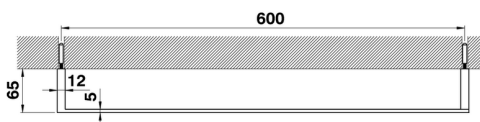

Towel holder BATHROOM ACCESSORIES_QU090106

MODEL **QU090106**

Towel holder

AVAILABLE FINISHINGS

-  **21** 21 Chrome
-  **2B** 2B Polished Nickel
-  **2F** 2F Brushed Nickel
-  **2Q** 2Q Black Titanium
-  **40** 40 Matt Black
-  **4Q** 4Q Matt White