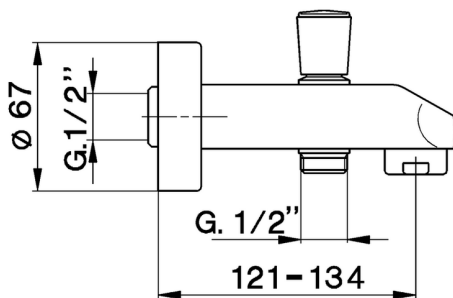

## Spout COMPONENTS\_ZA000250

MODEL **ZA000250**

Spout, with automatic diverter, 134 mm length, 1/2" M connection

AVAILABLE FINISHINGS

CHARACTERISTICS

2024-10-18