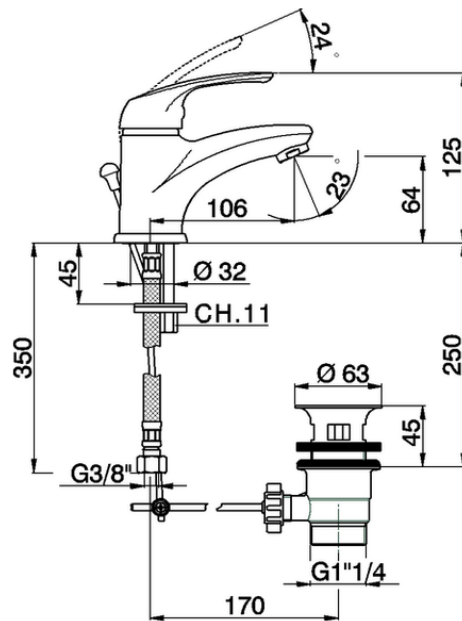

Single lever washbasin mixer FLASH_FL000512

FL000512

<https://en.cisal.it/single-lever-washbasin-mixer-flash-fl000512>

2026-04-08