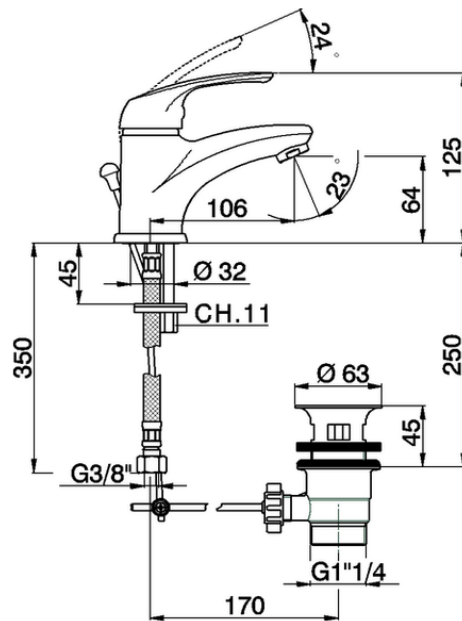

Single lever washbasin mixer FLASH_FL000512

FL000512

<https://en.cisal.it/single-lever-washbasin-mixer-flash-fl000512>

2026-04-29