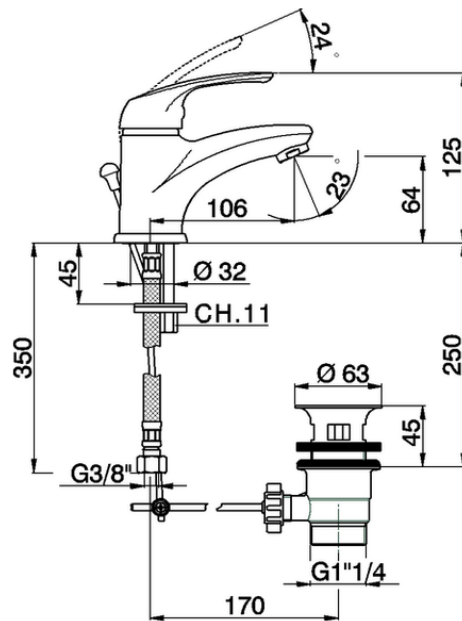

## Single lever washbasin mixer FLASH\_FL000512

FL000512

<https://en.cisal.it/single-lever-washbasin-mixer-flash-fl000512>

2026-06-14