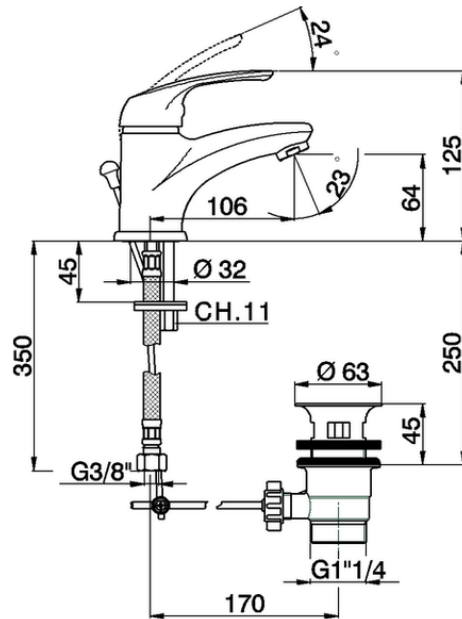

Single lever washbasin mixer FLASH_FL000512

FL000512

<https://en.cisal.it/single-lever-washbasin-mixer-flash-fl000512>

2026-04-29