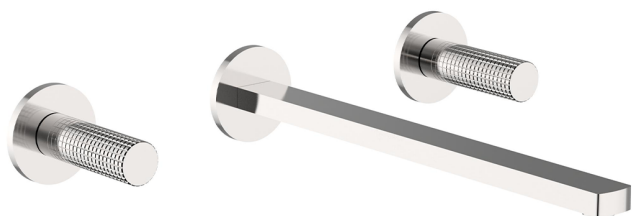

Exposed part for concealed washbasin mixer NUANCE X32_X2013511

MODEL **X2013511**

Exposed part for concealed washbasin mixer, without concealed part, for item ZA033510, Inox AISI 316L

AVAILABLE FINISHINGS

-  **5H** 5H Dark Brass Brushed
-  **5L** 5L Brushed Black Titanium
-  **5N** 5N Brushed Rose Gold
-  **D1** D1 Brushed Inox

CHARACTERISTICS

Installation **Concealed**

Required concealed parts **ZA033510**

Exposed part for concealed washbasin mixer NUANCE X32_X2013511

X2013511

<https://en.cisal.it/exposed-part-for-concealed-washbasin-mixer-nuance-x32-x2013511>

Concealed washbasin mixer CONCEALED_ZA033510

MODEL **ZA033510**

Concealed washbasin mixer, with two right headvalves

AVAILABLE FINISHINGS

CHARACTERISTICS

Concealed **1**

2024-12-22