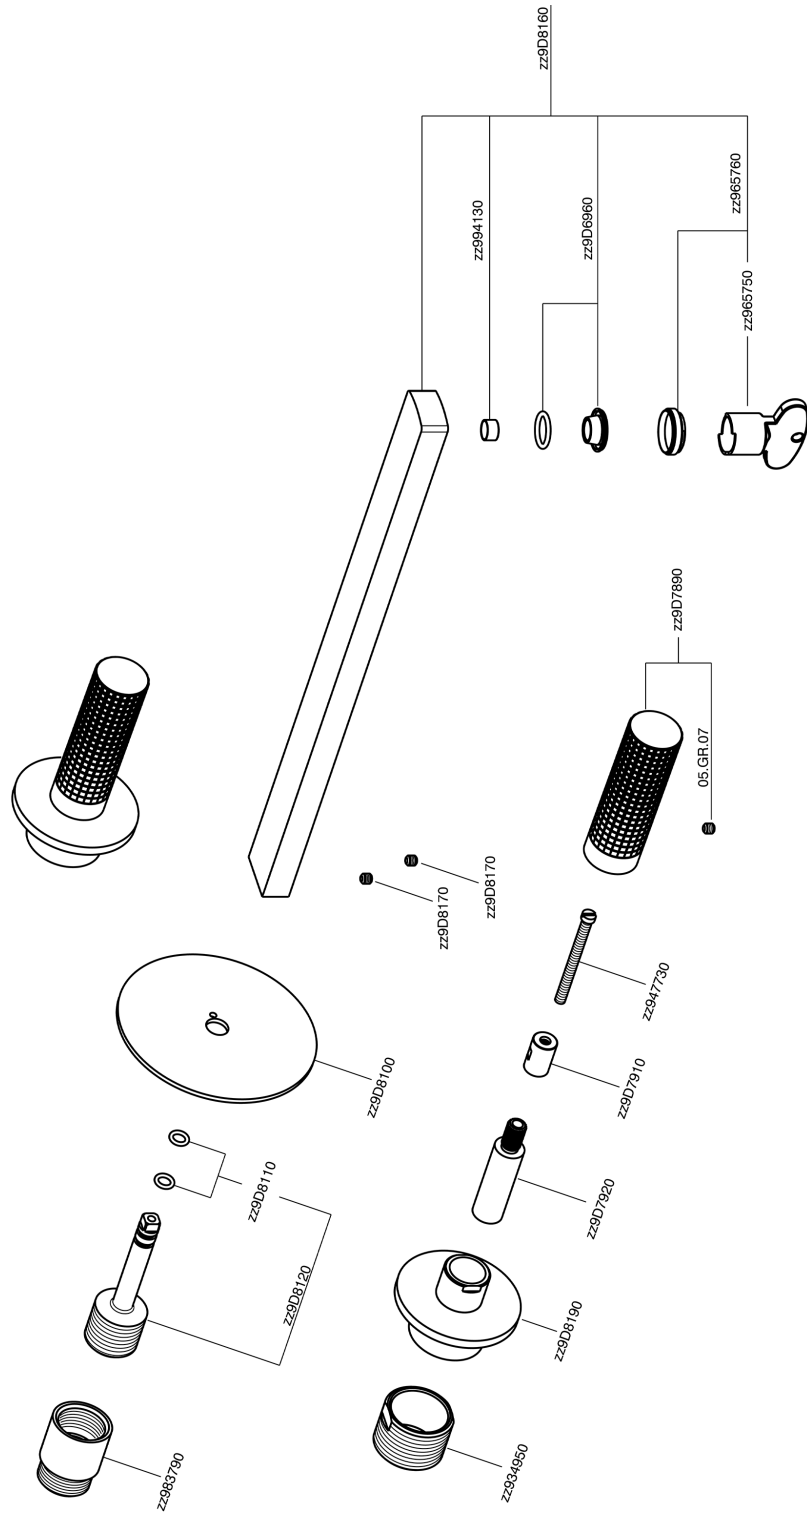

Exposed part for concealed washbasin mixer NUANCE X32_X2013511

MODEL **X2013511**

Exposed part for concealed washbasin mixer, without concealed part, for item ZA033510, Inox AISI 316L

AVAILABLE FINISHINGS

-  **5H** 5H Dark Brass Brushed
-  **5L** 5L Brushed Black Titanium
-  **5N** 5N Brushed Rose Gold
-  **D1** D1 Brushed Inox

CHARACTERISTICS

Installation **Concealed**

Required concealed parts **ZA033510**

Exposed part for concealed washbasin mixer NUANCE X32_X2013511

X2013511

<https://en.cisal.it/exposed-part-for-concealed-washbasin-mixer-nuance-x32-x2013511>

Concealed washbasin mixer CONCEALED_ZA033510

MODEL **ZA033510**

Concealed washbasin mixer, with two right headvalves

AVAILABLE FINISHINGS

CHARACTERISTICS

Concealed **1**

2024-12-22