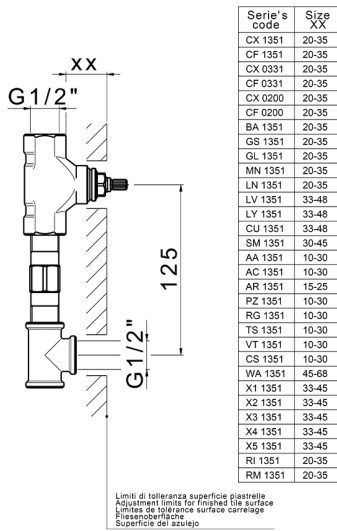

-  **5H** 5H Dark Brass Brushed
-  **5L** 5L Brushed Black Titanium
-  **5N** 5N Brushed Rose Gold
-  **D1** D1 Brushed Inox

CHARACTERISTICS

Installation **Concealed**

Required concealed parts **ZA033510**

Exposed part for concealed washbasin mixer NUANCE X32_X2013511

X2013511

<https://en.cisal.it/exposed-part-for-concealed-washbasin-mixer-nuance-x32-x2013511>

Concealed washbasin mixer CONCEALED_ZA033510

MODEL **ZA033510**

Concealed washbasin mixer, with two right headvalves

AVAILABLE FINISHINGS

CHARACTERISTICS

Concealed **1**

2024-12-22