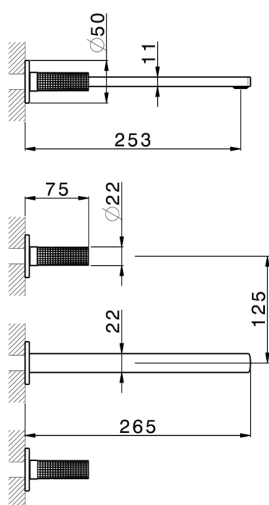

Exposed part for concealed washbasin mixer NUANCE X32_X2013511

MODEL **X2013511**

Exposed part for concealed washbasin mixer, without concealed part, for item ZA033510, Inox AISI 316L

AVAILABLE FINISHINGS

-  **5H** 5H Dark Brass Brushed
-  **5L** 5L Brushed Black Titanium
-  **5N** 5N Brushed Rose Gold
-  **D1** D1 Brushed Inox

CHARACTERISTICS

Installation **Concealed**

Required concealed parts **ZA033510**

Exposed part for concealed washbasin mixer NUANCE X32_X2013511

X2013511

<https://en.cisal.it/exposed-part-for-concealed-washbasin-mixer-nuance-x32-x2013511>

Concealed washbasin mixer CONCEALED_ZA033510

MODEL **ZA033510**

Concealed washbasin mixer, with two right headvalves

AVAILABLE FINISHINGS

CHARACTERISTICS

Concealed **1**

2024-12-22