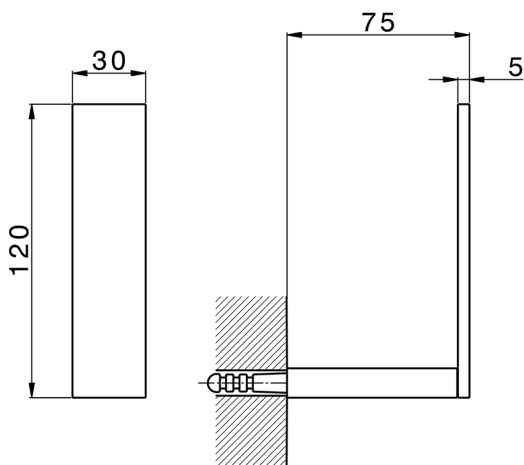

Toilet paper holder reserve BATHROOM ACCESSORIES_QU090410

MODEL **QU090410**

Toilet paper holder reserve

AVAILABLE FINISHINGS

- **21** 21 Chrome
- **2B** 2B Polished Nickel
- **2F** 2F Brushed Nickel
- **2Q** 2Q Black Titanium
- **40** 40 Matt Black
- **4Q** 4Q Matt White

CHARACTERISTICS

2024-12-27