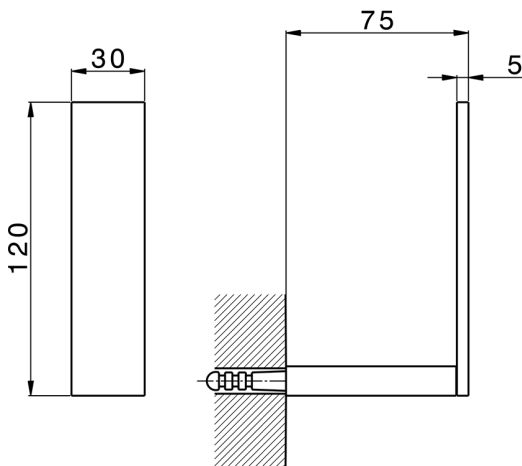

Toilet paper holder reserve BATHROOM ACCESSORIES_QU090410

MODEL **QU090410**

Toilet paper holder reserve

AVAILABLE FINISHINGS

- **21** 21 Chrome
- **2B** 2B Polished Nickel
- **2F** 2F Brushed Nickel
- **2Q** 2Q Black Titanium
- **40** 40 Matt Black
- **4Q** 4Q Matt White

CHARACTERISTICS

2024-12-27