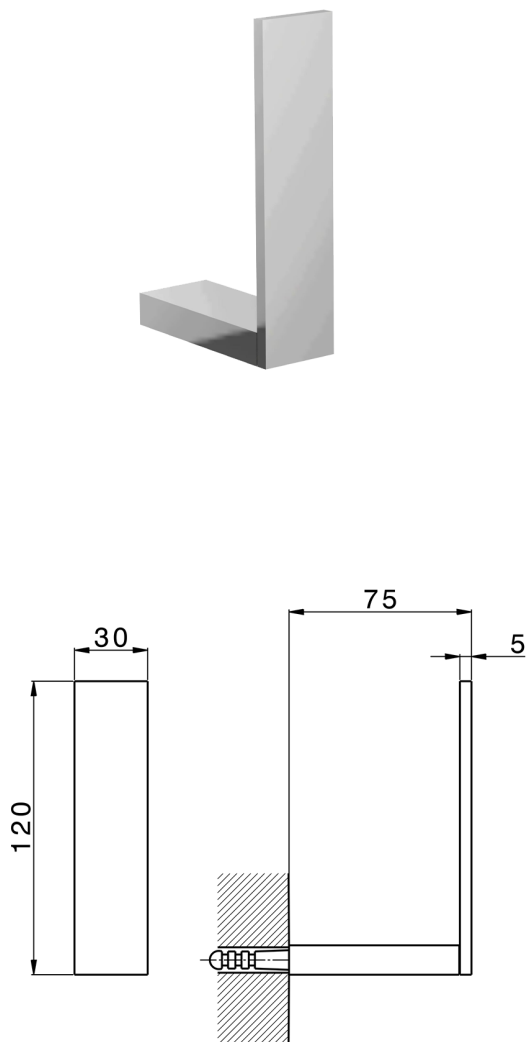

Toilet paper holder reserve BATHROOM ACCESSORIES_QU090410

MODEL **QU090410**

Toilet paper holder reserve

AVAILABLE FINISHINGS

- 

21 21 Chrome
- 

2B 2B Polished Nickel
- 

2F 2F Brushed Nickel
- 

2Q 2Q Black Titanium
- 

40 40 Matt Black
- 

4Q 4Q Matt White

CHARACTERISTICS

2024-12-27