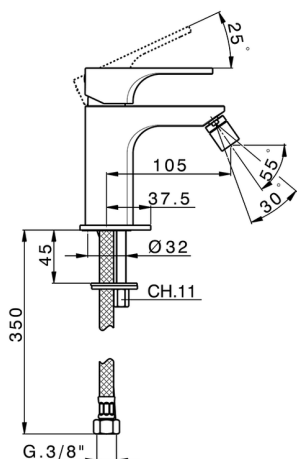

Single lever bidet mixer CUBIC_CU000561

MODEL **CU000561**

Single lever bidet mixer, without pop up waste, G.3/8" Stainless Steel Flexible

AVAILABLE FINISHINGS

-  **21** 21 Chrome
-  **2B** 2B Polished Nickel
-  **2F** 2F Brushed Nickel
-  **40** 40 Matt Black

CHARACTERISTICS

Cartridge Spare Parts **ZZ94240000**

25 mm Cartridge

2025-04-28