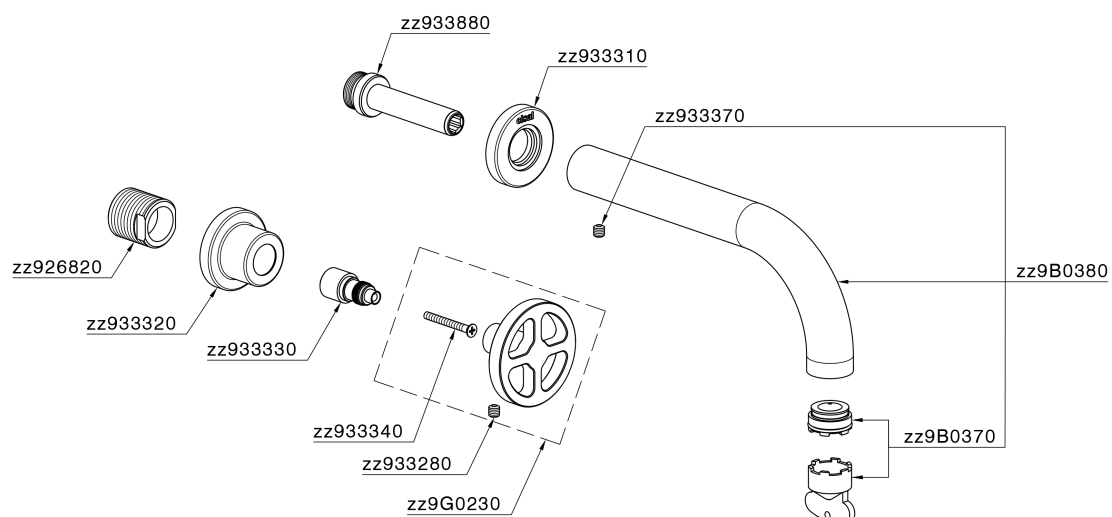

## Exposed part for concealed washbasin mixer GRACE\_MN013510

MODEL **MN013510**

Exposed part for concealed washbasin mixer, without concealed part, for item ZA033511

### CHARACTERISTICS

Installation **Concealed**  
 Required concealed parts **ZA033511**

## Exposed part for concealed washbasin mixer GRACE\_MN013510

MN013510

<https://en.cisal.it/exposed-part-for-concealed-washbasin-mixer-grace-mn013510>

## Concealed washbasin mixer CONCEALED\_ZA033511

MODEL **ZA033511**

Concealed washbasin mixer, right headvalve - left headvalve

AVAILABLE FINISHINGS

 **04** 04 Without finishing

CHARACTERISTICS

Concealed **1**