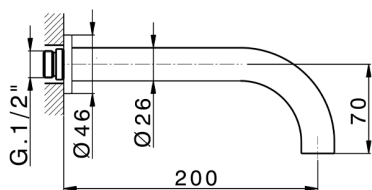

## Exposed part for concealed washbasin mixer GRACE\_MN013510

MODEL **MN013510**

Exposed part for concealed washbasin mixer, without concealed part, for item ZA033511

## Exposed part for concealed washbasin mixer GRACE\_MN013510

MN013510

<https://en.cisal.it/exposed-part-for-concealed-washbasin-mixer-grace-mn013510>