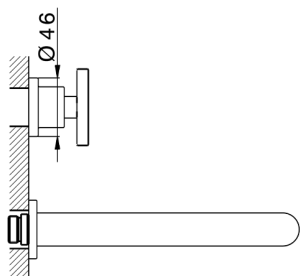

## Exposed part for concealed washbasin mixer GRACE\_MN013510

MODEL **MN013510**

Exposed part for concealed washbasin mixer, without concealed part, for item ZA033511

## Exposed part for concealed washbasin mixer GRACE\_MN013510

MN013510

<https://en.cisal.it/exposed-part-for-concealed-washbasin-mixer-grace-mn013510>

## Concealed washbasin mixer CONCEALED\_ZA033511

MODEL **ZA033511**

Concealed washbasin mixer, right headvalve - left headvalve

AVAILABLE FINISHINGS

 **04** 04 Without finishing

CHARACTERISTICS

Concealed **1**