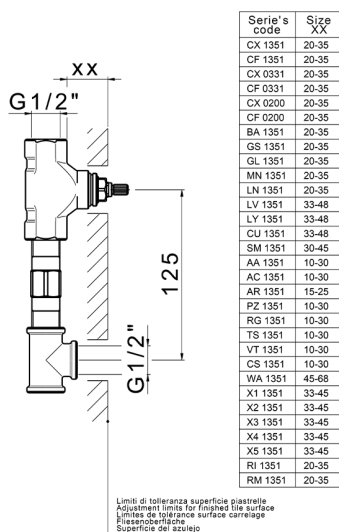

## Exposed part for concealed washbasin mixer GRACE\_MN013510

MN013510

<https://en.cisal.it/exposed-part-for-concealed-washbasin-mixer-grace-mn013510>

## Concealed washbasin mixer CONCEALED\_ZA033511

MODEL **ZA033511**

Concealed washbasin mixer, right headvalve - left headvalve

AVAILABLE FINISHINGS

 **04** 04 Without finishing

CHARACTERISTICS

Concealed **1**