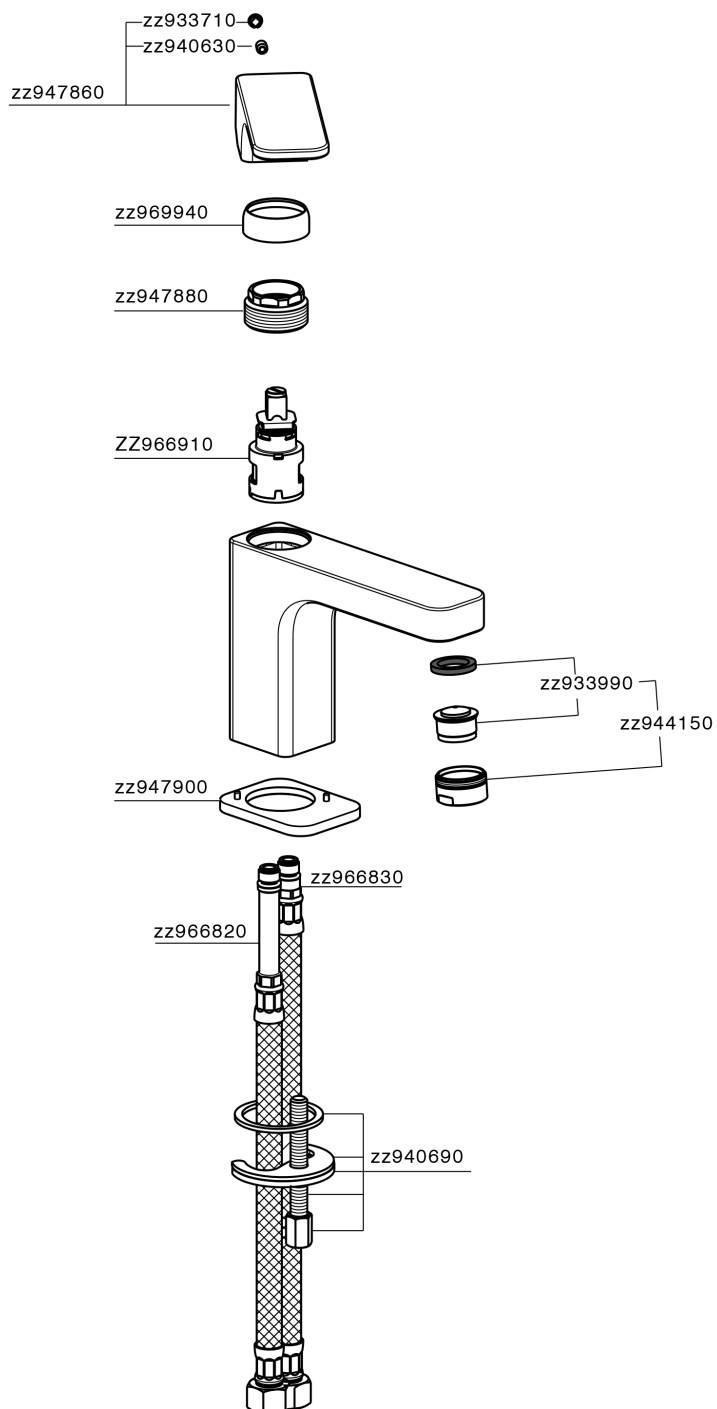

Single lever basin mixer EnergySave CUBIC_CU000545

CU000545

<https://en.cisal.it/single-lever-basin-mixer-energysave-cubic-cu000545>

2026-06-14