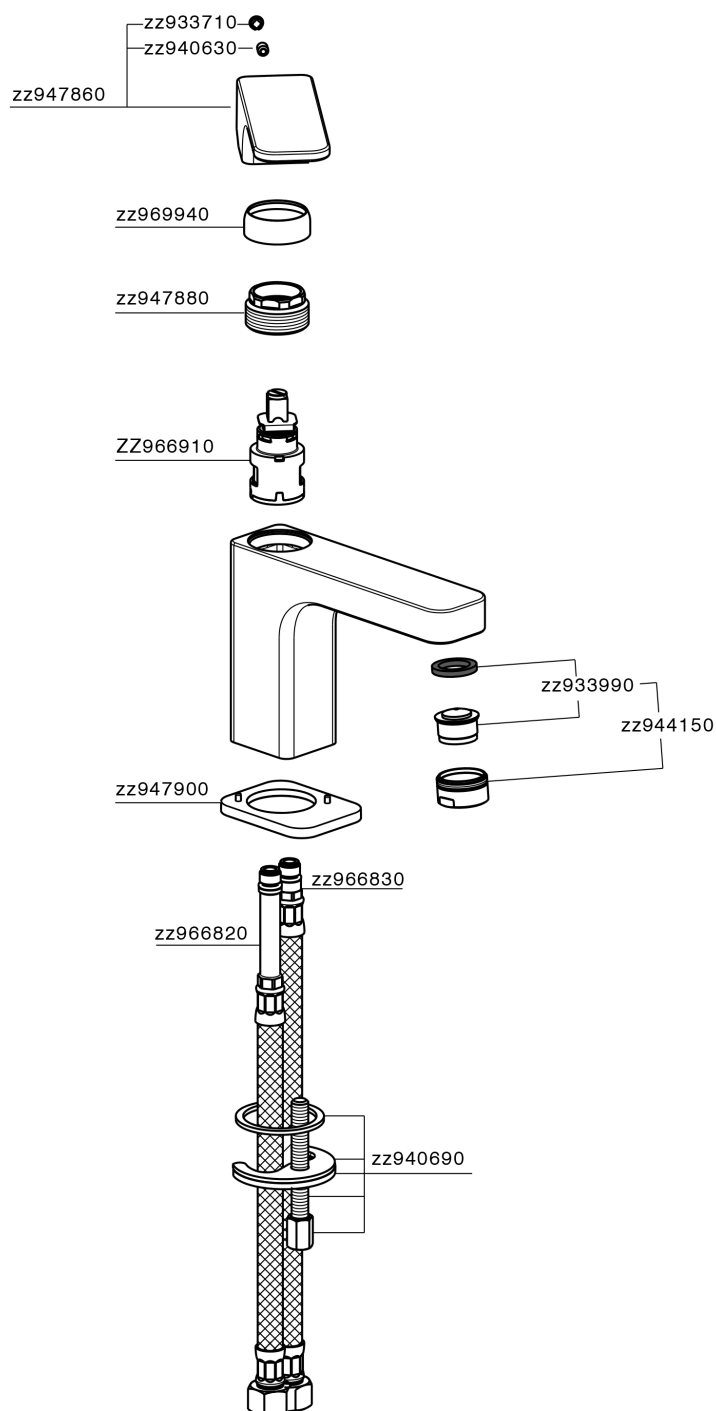

Single lever basin mixer EnergySave CUBIC_CU000545

MODEL **CU000545**

Single lever basin mixer EnergySave, without automatic pop-up waste, G.3/8" stainless steel flexible hoses

AVAILABLE FINISHINGS

-  **21** 21 Chrome
-  **2B** 2B Polished Nickel
-  **2F** 2F Brushed Nickel
-  **40** 40 Matt Black

CHARACTERISTICS

Cartridge Spare Parts **ZZ96691000**

25 mm Cartridge

EnergySave

Thanks to the EnergySave device, only cold water will be drawn if the lever is operated in the central position, so that the water heater will not be engaged and no hot water wasted, leading to considerable savings in energy and costs. The temperature can be adjusted by rotating the lever to the left, until the desired temperature is reached.

Single lever basin mixer EnergySave CUBIC_CU000545

CU000545

<https://en.cisal.it/single-lever-basin-mixer-energysave-cubic-cu000545>

2026-04-10