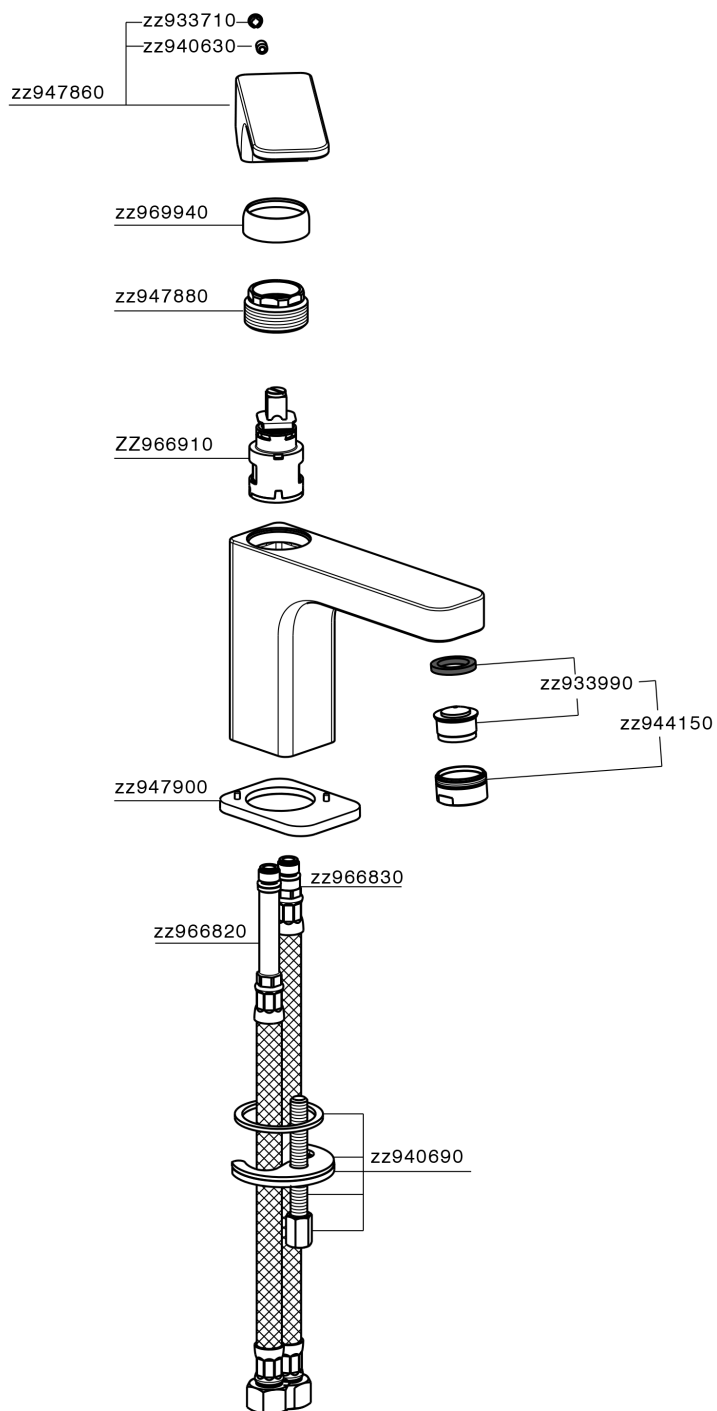

Single lever basin mixer EnergySave CUBIC_CU000545

CU000545

<https://en.cisal.it/single-lever-basin-mixer-energysave-cubic-cu000545>

2026-06-13