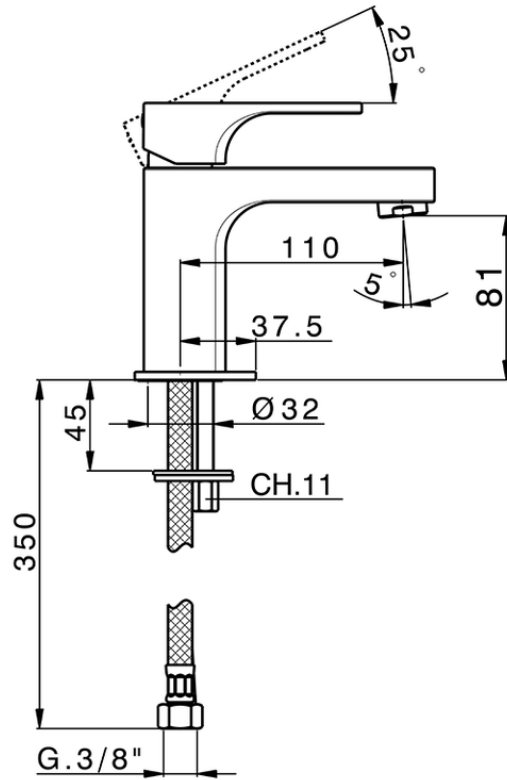

**Single lever basin mixer EnergySave CUBIC\_CU000545**

CU000545

<https://en.cisal.it/single-lever-basin-mixer-energysave-cubic-cu000545>

2026-04-29