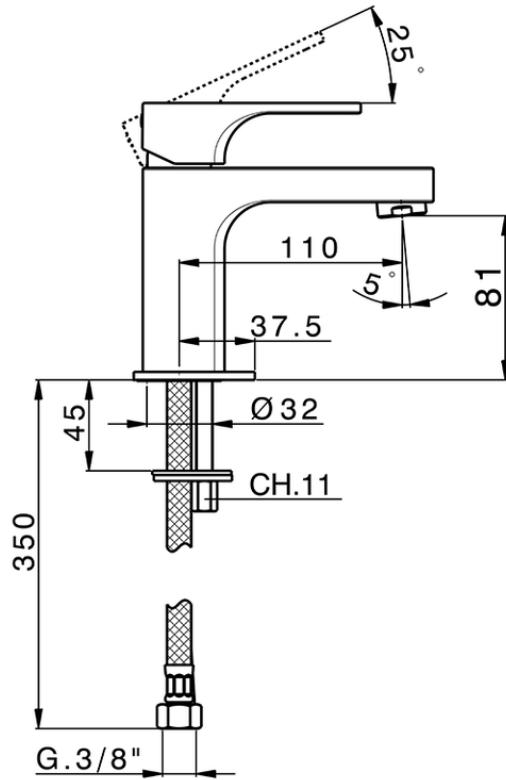

Single lever basin mixer EnergySave CUBIC_CU000545

CU000545

<https://en.cisal.it/single-lever-basin-mixer-energysave-cubic-cu000545>

2026-06-13