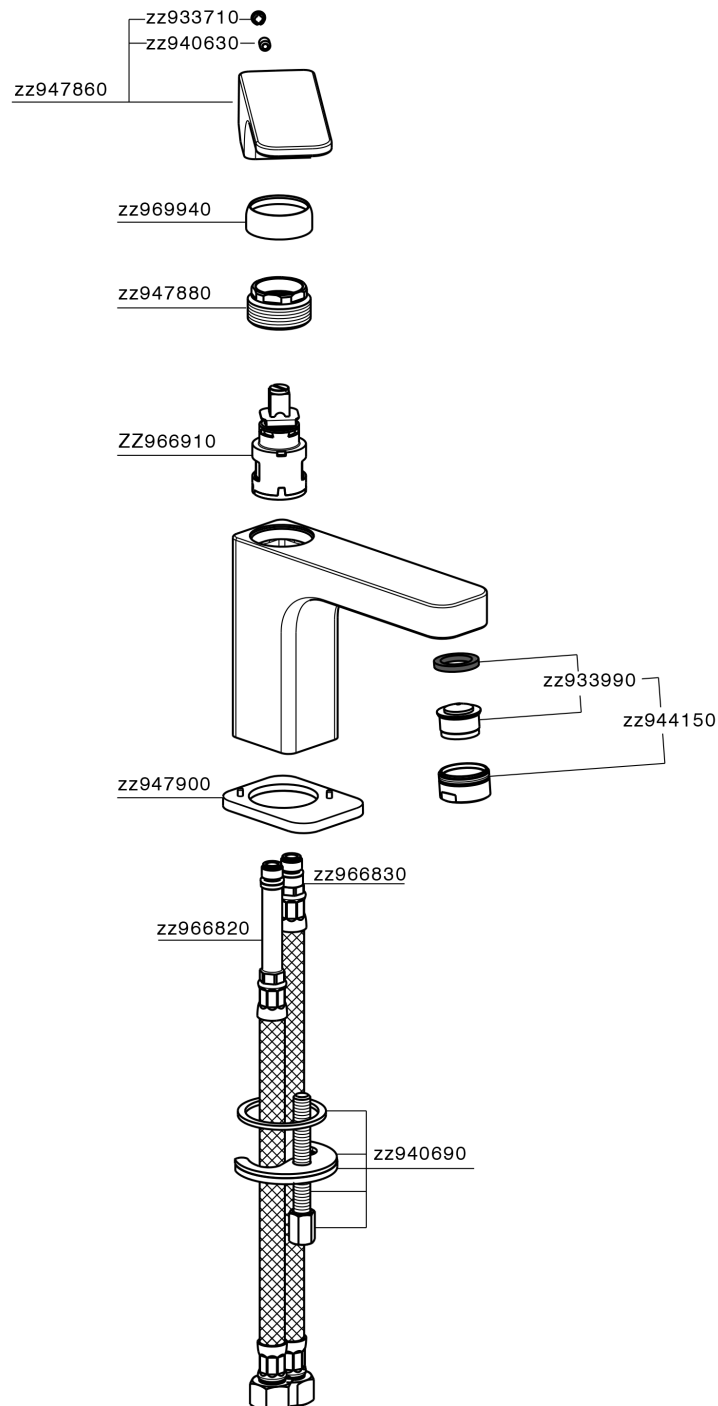

Single lever basin mixer EnergySave CUBIC_CU000545

MODEL **CU000545**

Single lever basin mixer EnergySave, without automatic pop-up waste, G.3/8" stainless steel flexible hoses

AVAILABLE FINISHINGS

-  **21** 21 Chrome
-  **2B** 2B Polished Nickel
-  **2F** 2F Brushed Nickel
-  **40** 40 Matt Black

CHARACTERISTICS

Cartridge Spare Parts **ZZ96691000**

25 mm Cartridge

EnergySave

Thanks to the EnergySave device, only cold water will be drawn if the lever is operated in the central position, so that the water heater will not be engaged and no hot water wasted, leading to considerable savings in energy and costs. The temperature can be adjusted by rotating the lever to the left, until the desired temperature is reached.

Single lever basin mixer EnergySave CUBIC_CU000545

CU000545

<https://en.cisal.it/single-lever-basin-mixer-energysave-cubic-cu000545>

2026-05-06