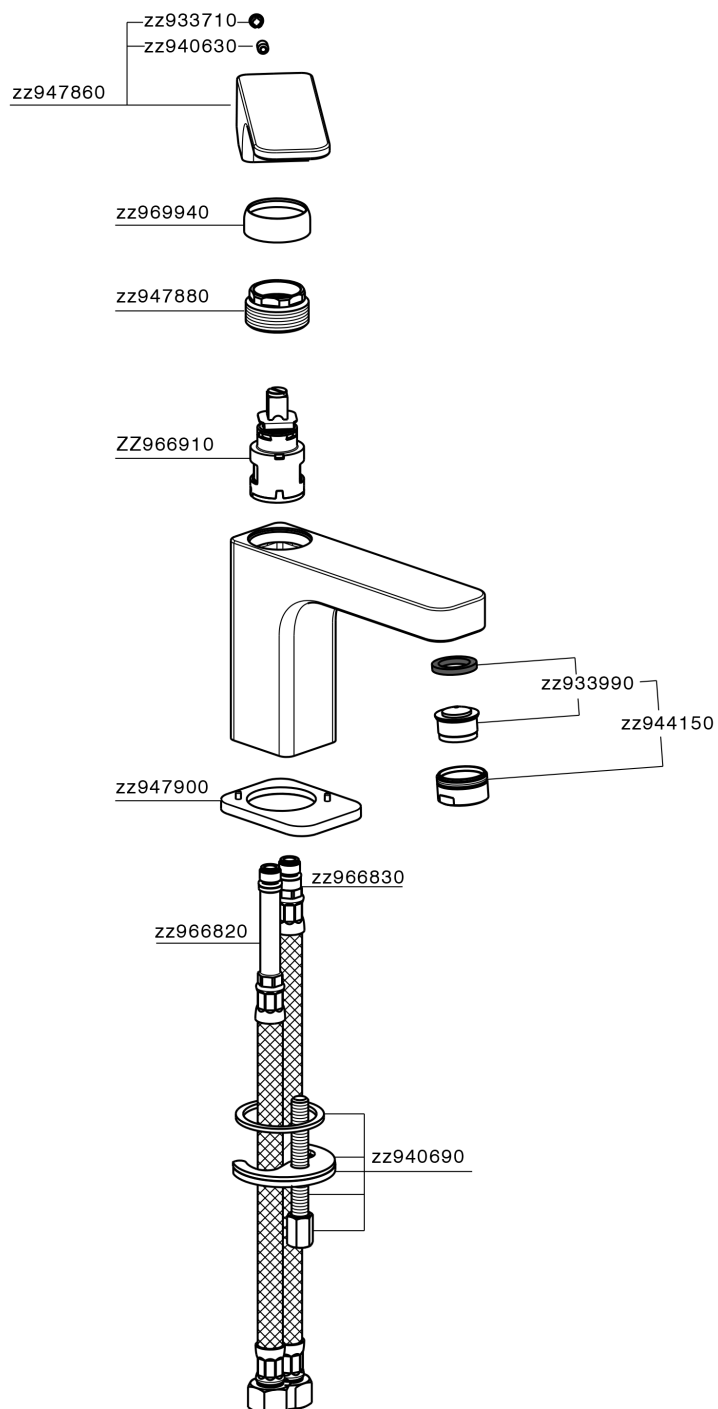

Single lever basin mixer EnergySave CUBIC_CU000545

MODEL **CU000545**

Single lever basin mixer EnergySave, without automatic pop-up waste, G.3/8" stainless steel flexible hoses

AVAILABLE FINISHINGS

-  **21** 21 Chrome
-  **2B** 2B Polished Nickel
-  **2F** 2F Brushed Nickel
-  **40** 40 Matt Black

CHARACTERISTICS

Cartridge Spare Parts **ZZ96691000**

25 mm Cartridge

EnergySave

Thanks to the EnergySave device, only cold water will be drawn if the lever is operated in the central position, so that the water heater will not be engaged and no hot water wasted, leading to considerable savings in energy and costs. The temperature can be adjusted by rotating the lever to the left, until the desired temperature is reached.

Single lever basin mixer EnergySave CUBIC_CU000545

CU000545

<https://en.cisal.it/single-lever-basin-mixer-energysave-cubic-cu000545>

2026-06-16