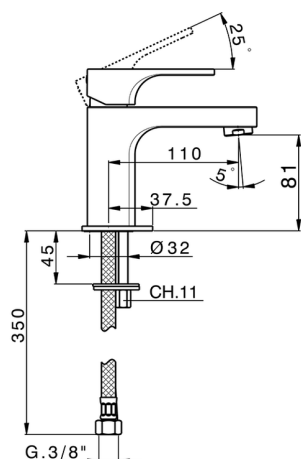

## Single lever basin mixer EnergySave CUBIC\_CU000545

MODEL **CU000545**

Single lever basin mixer EnergySave, without automatic pop-up waste, G.3/8" stainless steel flexible hoses

### CHARACTERISTICS

Cartridge Spare Parts **ZZ96691000**

**25 mm Cartridge**