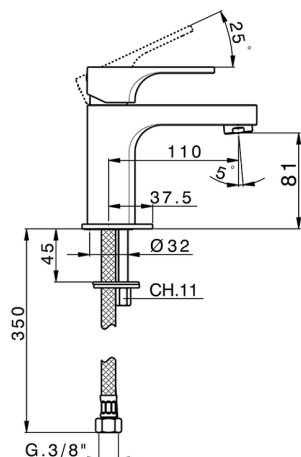

Single lever basin mixer EnergySave CUBIC_CU000545

MODEL **CU000545**

Single lever basin mixer EnergySave, without automatic pop-up waste, G.3/8" stainless steel flexible hoses

AVAILABLE FINISHINGS

-  **21** 21 Chrome
-  **2B** 2B Polished Nickel
-  **2F** 2F Brushed Nickel
-  **40** 40 Matt Black

CHARACTERISTICS

Cartridge Spare Parts **ZZ96691000**

25 mm Cartridge

EnergySave

Thanks to the EnergySave device, only cold water will be drawn if the lever is operated in the central position, so that the water heater will not be engaged and no hot water wasted, leading to considerable savings in energy and costs. The temperature can be adjusted by rotating the lever to the left, until the desired temperature is reached.