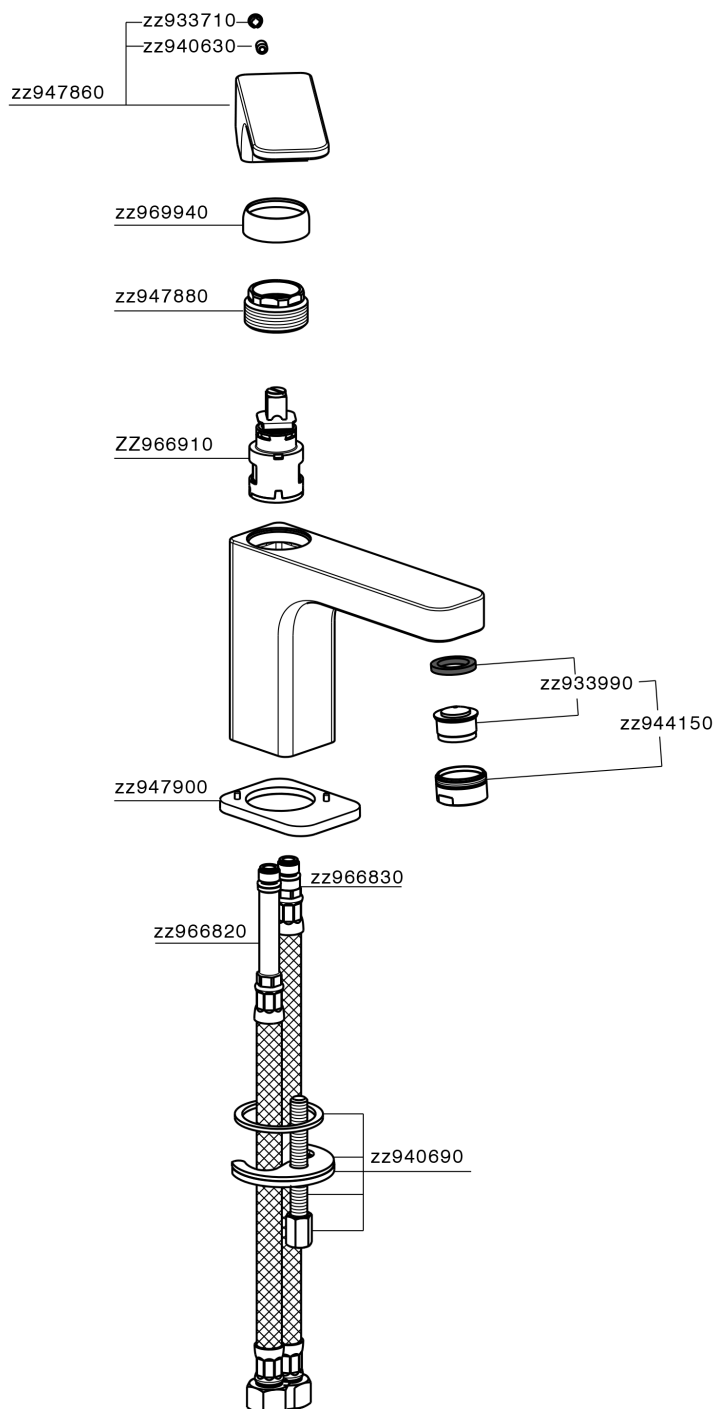

Single lever basin mixer EnergySave CUBIC_CU000545

CU000545

<https://en.cisal.it/single-lever-basin-mixer-energysave-cubic-cu000545>

2026-04-08