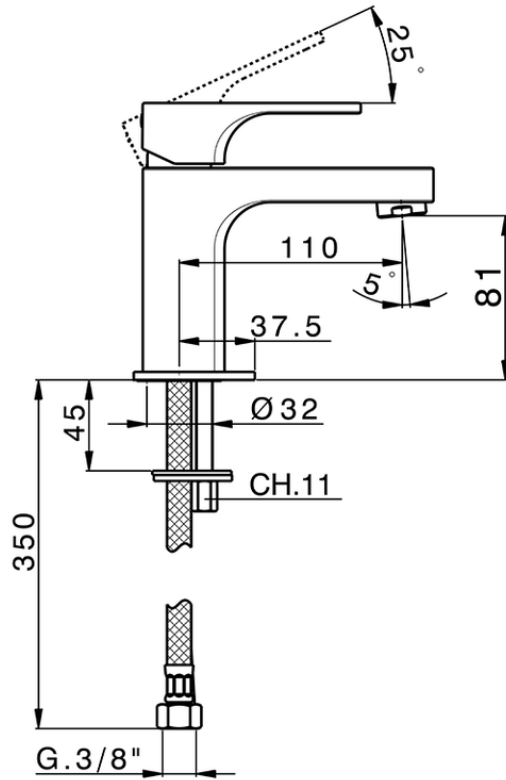

Single lever basin mixer EnergySave CUBIC_CU000545

CU000545

<https://en.cisal.it/single-lever-basin-mixer-energysave-cubic-cu000545>

2026-04-30