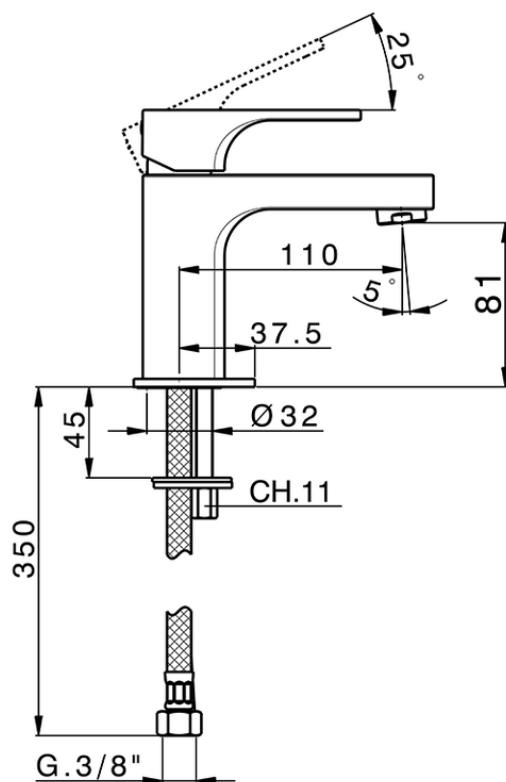

## Single lever basin mixer EnergySave CUBIC\_CU000545

CU000545

<https://en.cisal.it/single-lever-basin-mixer-energysave-cubic-cu000545>

2026-04-09