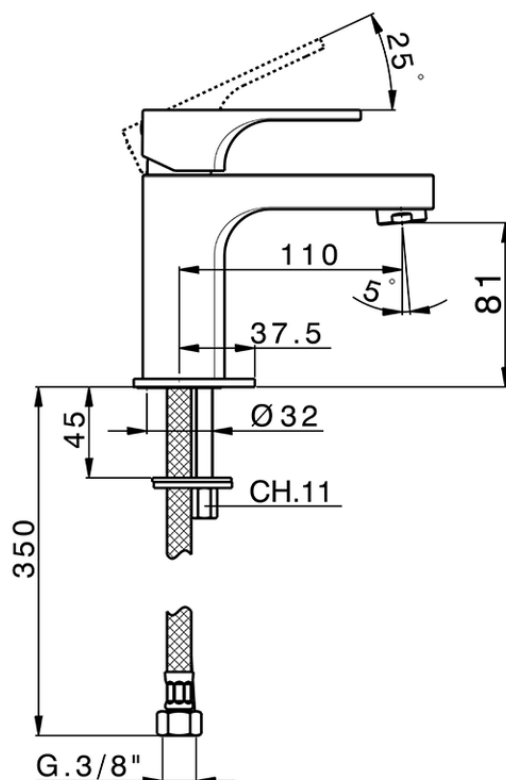

Single lever basin mixer EnergySave CUBIC_CU000545

CU000545

<https://en.cisal.it/single-lever-basin-mixer-energysave-cubic-cu000545>

2026-06-14