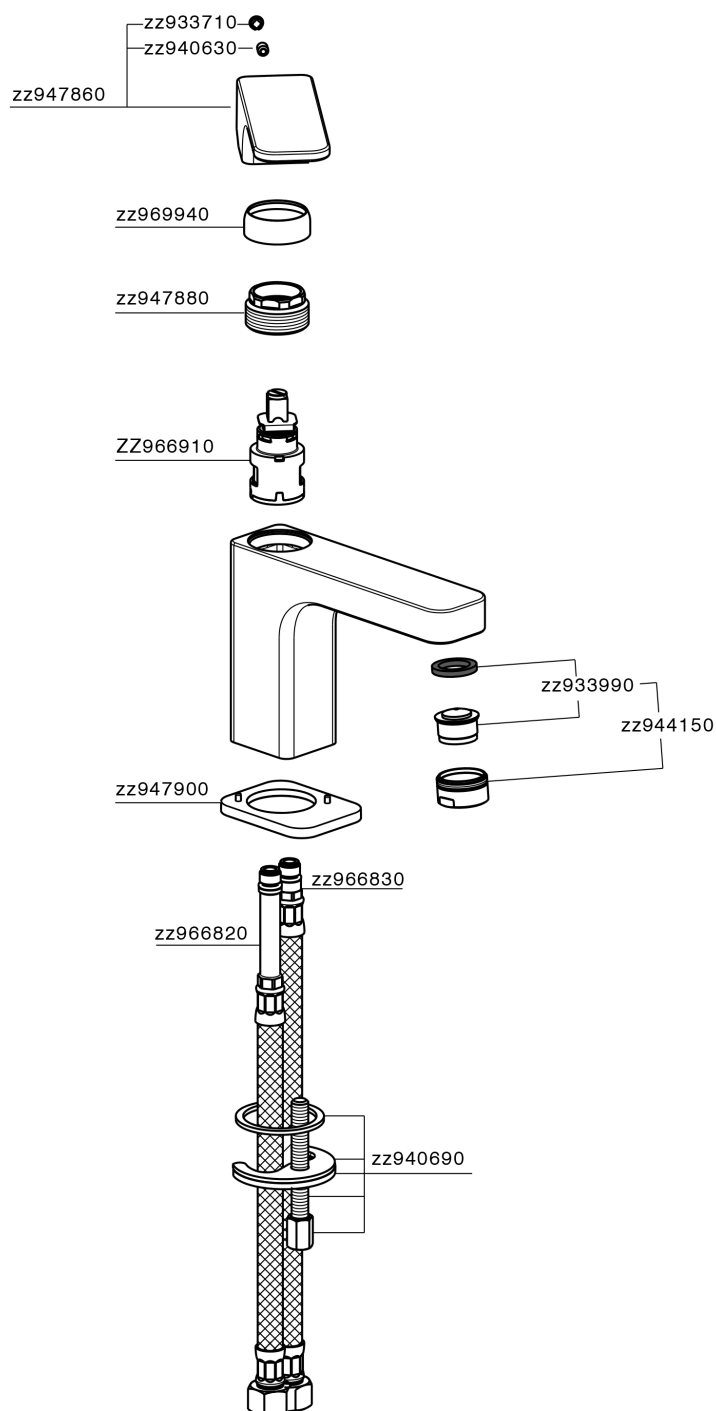

Single lever basin mixer EnergySave CUBIC_CU000545

CU000545

<https://en.cisal.it/single-lever-basin-mixer-energysave-cubic-cu000545>

2026-05-20