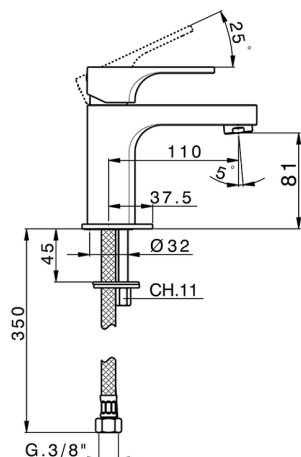

## Single lever basin mixer EnergySave CUBIC\_CU000545

MODEL **CU000545**

Single lever basin mixer EnergySave, without automatic pop-up waste, G.3/8" stainless steel flexible hoses

### CHARACTERISTICS

Cartridge Spare Parts **ZZ96691000**

**25 mm Cartridge**