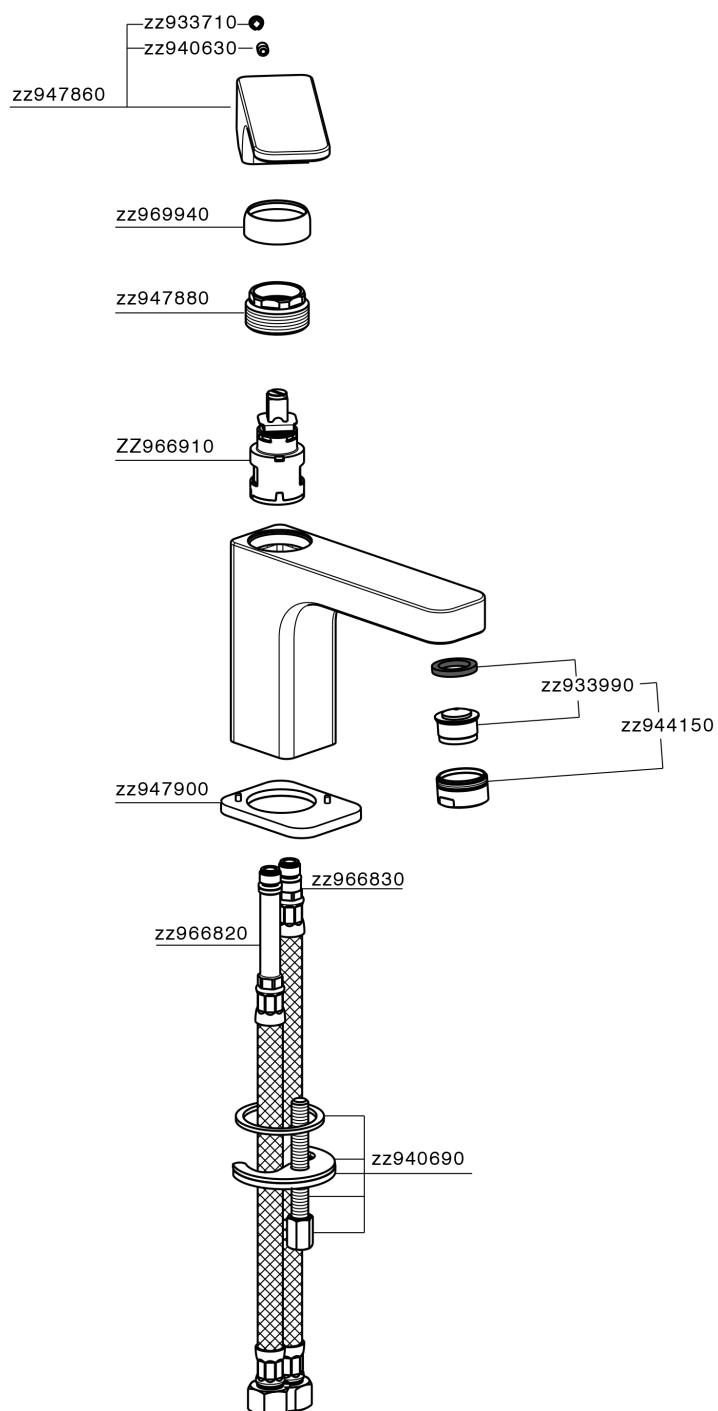

Single lever basin mixer EnergySave CUBIC_CU000545

MODEL **CU000545**

Single lever basin mixer EnergySave, without automatic pop-up waste, G.3/8" stainless steel flexible hoses

AVAILABLE FINISHINGS

-  **21** 21 Chrome
-  **2B** 2B Polished Nickel
-  **2F** 2F Brushed Nickel
-  **40** 40 Matt Black

CHARACTERISTICS

Cartridge Spare Parts **ZZ96691000**

25 mm Cartridge

EnergySave

Thanks to the EnergySave device, only cold water will be drawn if the lever is operated in the central position, so that the water heater will not be engaged and no hot water wasted, leading to considerable savings in energy and costs. The temperature can be adjusted by rotating the lever to the left, until the desired temperature is reached.

Single lever basin mixer EnergySave CUBIC_CU000545

CU000545

<https://en.cisal.it/single-lever-basin-mixer-energysave-cubic-cu000545>

2026-04-08