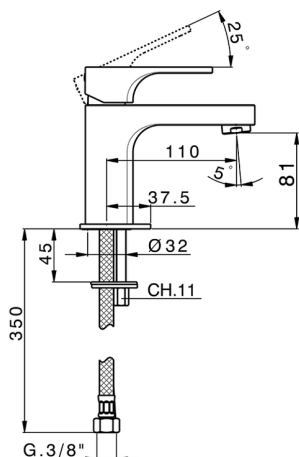

Single lever basin mixer EnergySave CUBIC_CU000545

MODEL **CU000545**

Single lever basin mixer EnergySave, without automatic pop-up waste, G.3/8" stainless steel flexible hoses

AVAILABLE FINISHINGS

-  **21** 21 Chrome
-  **2B** 2B Polished Nickel
-  **2F** 2F Brushed Nickel
-  **40** 40 Matt Black

CHARACTERISTICS

Cartridge Spare Parts **ZZ96691000**

25 mm Cartridge

EnergySave

Thanks to the EnergySave device, only cold water will be drawn if the lever is operated in the central position, so that the water heater will not be engaged and no hot water wasted, leading to considerable savings in energy and costs. The temperature can be adjusted by rotating the lever to the left, until the desired temperature is reached.