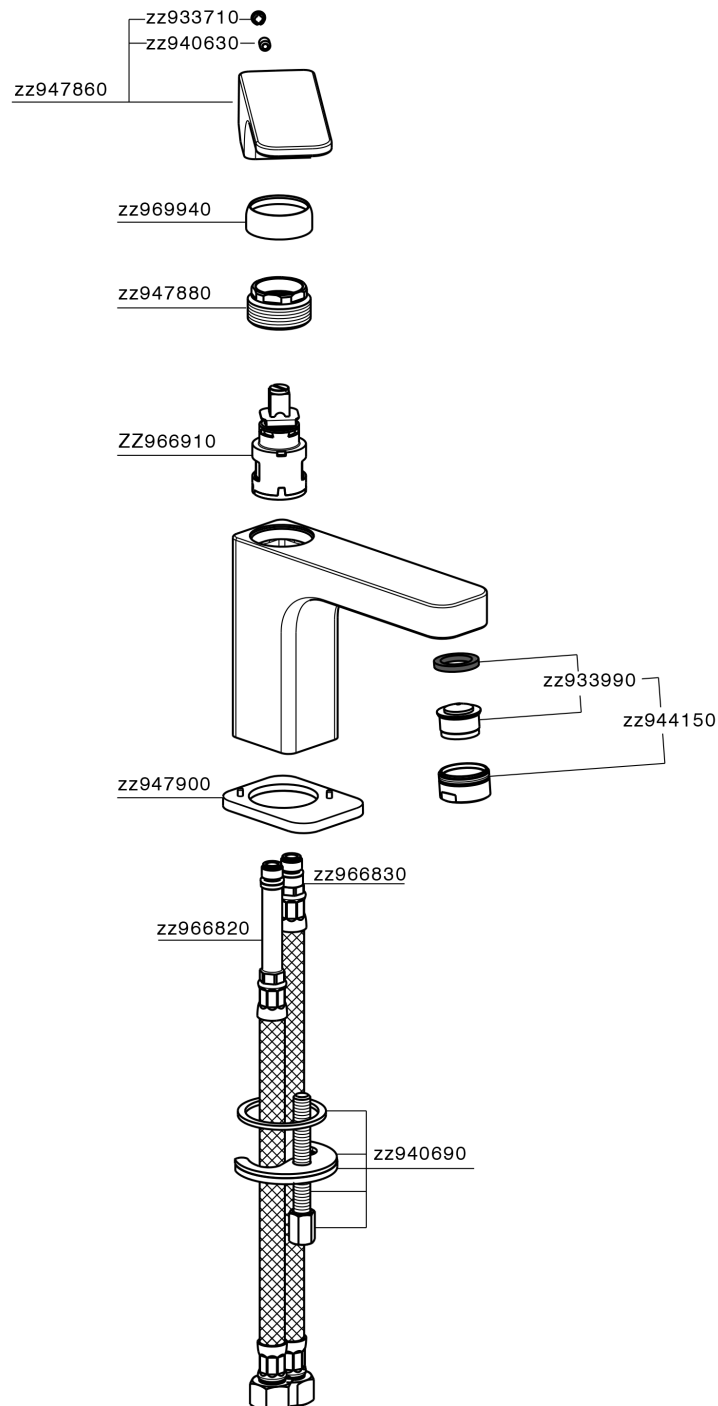

Single lever basin mixer EnergySave CUBIC_CU000545

CU000545

<https://en.cisal.it/single-lever-basin-mixer-energysave-cubic-cu000545>

2026-04-29