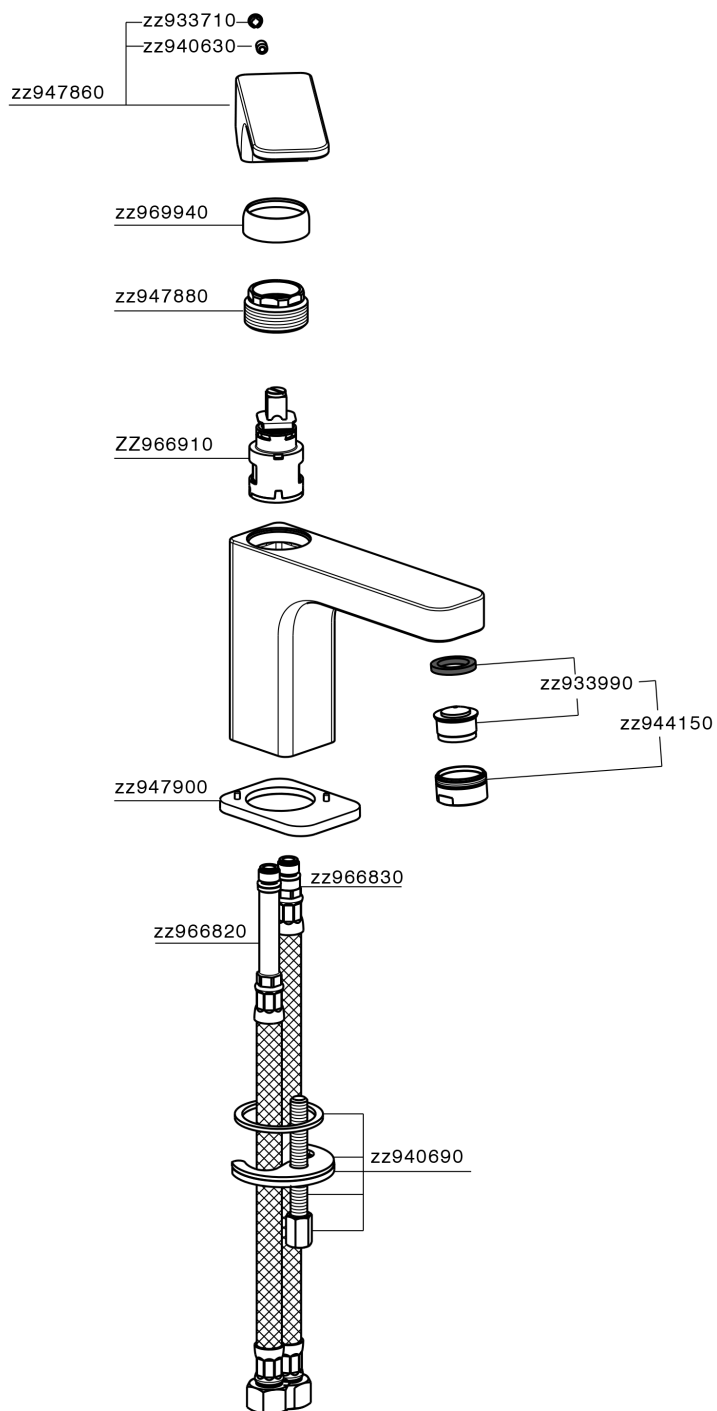

Single lever basin mixer EnergySave CUBIC_CU000545

CU000545

<https://en.cisal.it/single-lever-basin-mixer-energysave-cubic-cu000545>

2026-04-30