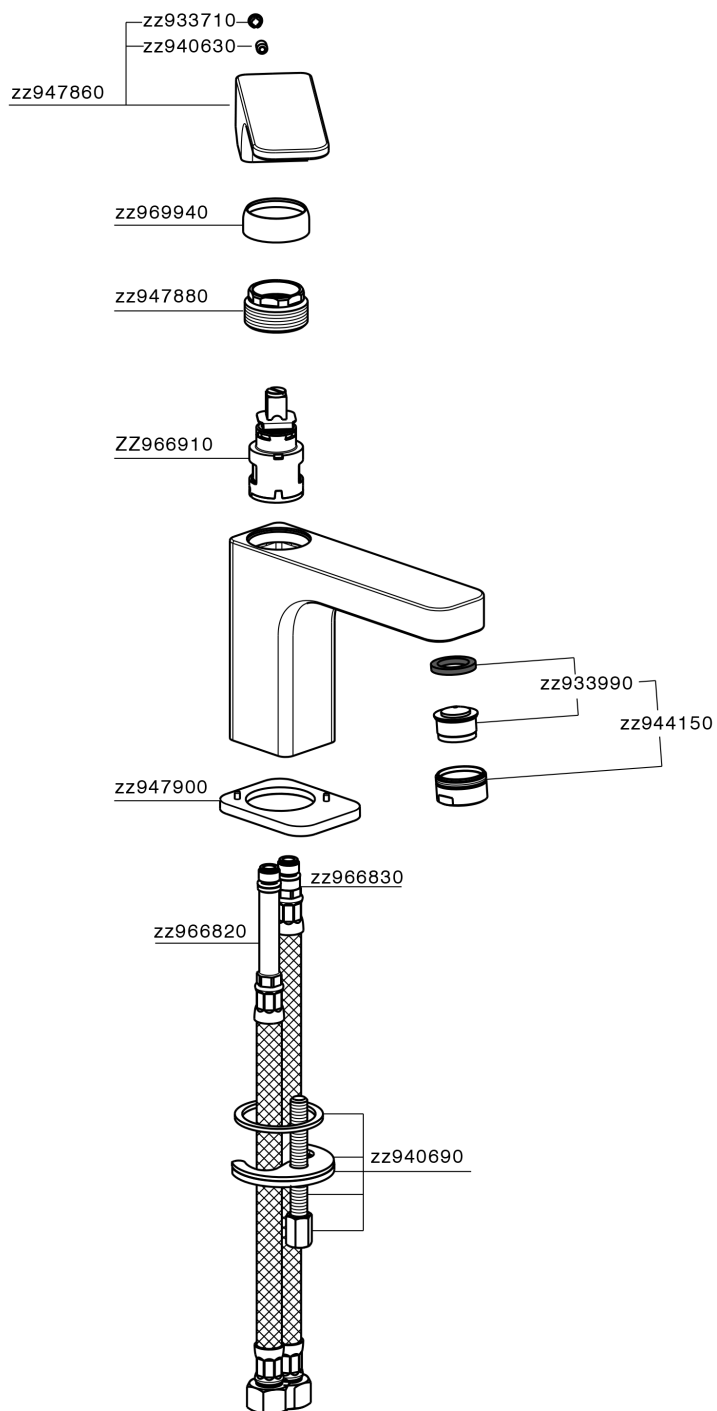

Single lever basin mixer EnergySave CUBIC_CU000545

CU000545

<https://en.cisal.it/single-lever-basin-mixer-energysave-cubic-cu000545>

2026-06-14