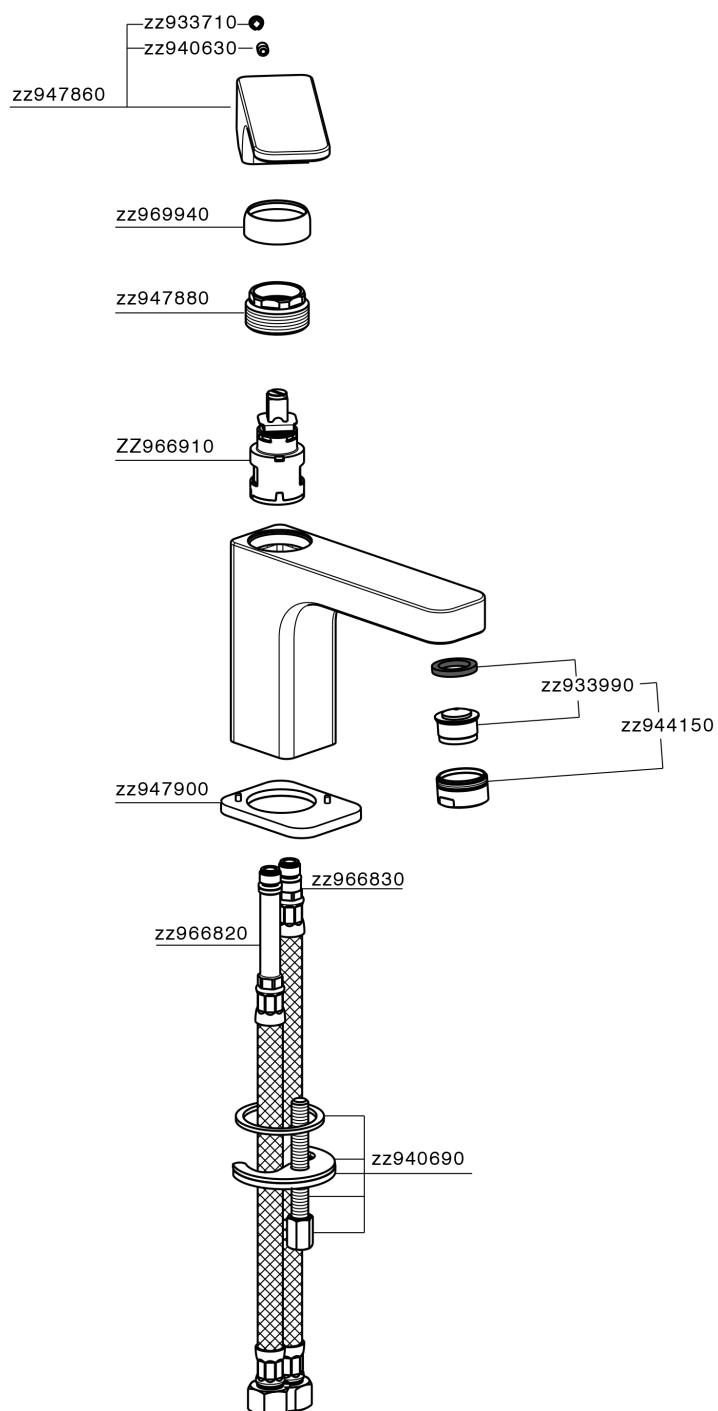

Single lever basin mixer EnergySave CUBIC_CU000545

MODEL **CU000545**

Single lever basin mixer EnergySave, without automatic pop-up waste, G.3/8" stainless steel flexible hoses

AVAILABLE FINISHINGS

-  **21** 21 Chrome
-  **2B** 2B Polished Nickel
-  **2F** 2F Brushed Nickel
-  **40** 40 Matt Black

CHARACTERISTICS

Cartridge Spare Parts **ZZ96691000**

25 mm Cartridge

EnergySave

Thanks to the EnergySave device, only cold water will be drawn if the lever is operated in the central position, so that the water heater will not be engaged and no hot water wasted, leading to considerable savings in energy and costs. The temperature can be adjusted by rotating the lever to the left, until the desired temperature is reached.

Single lever basin mixer EnergySave CUBIC_CU000545

CU000545

<https://en.cisal.it/single-lever-basin-mixer-energysave-cubic-cu000545>

2026-06-13