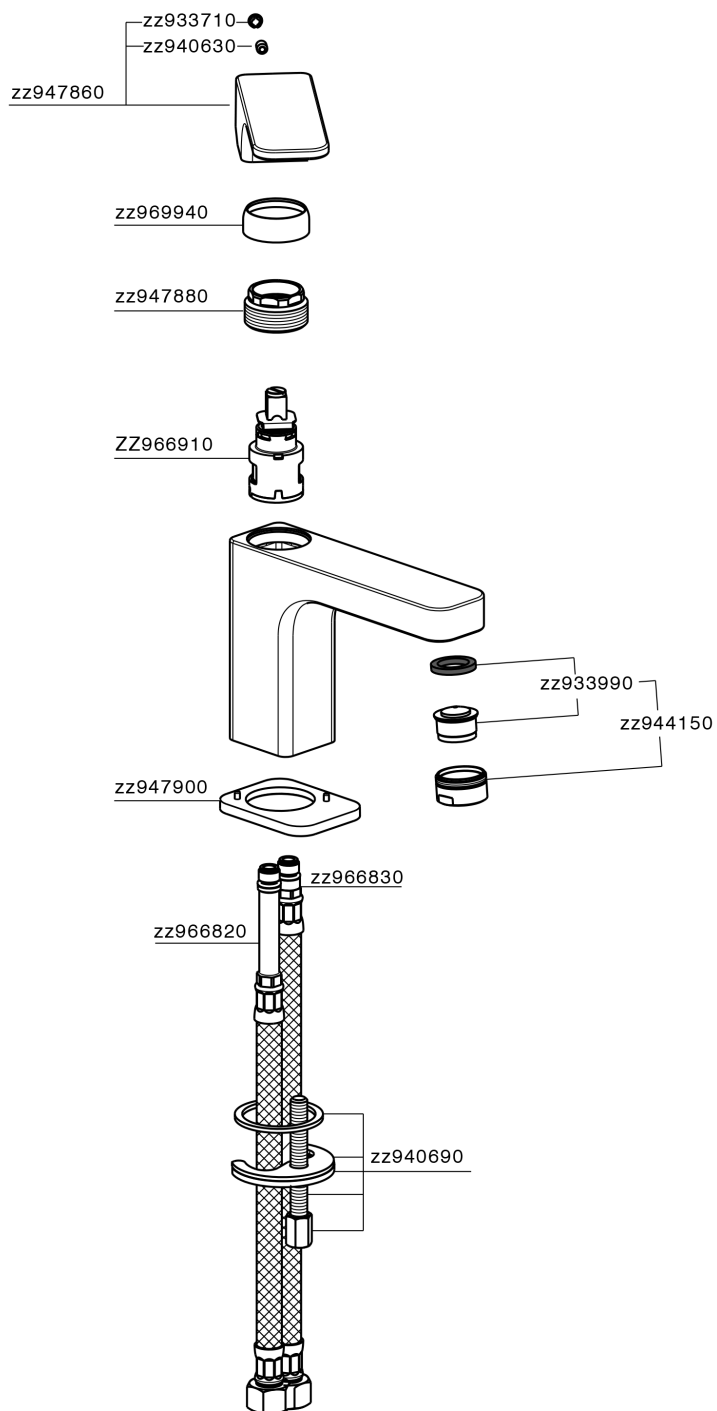

Single lever basin mixer EnergySave CUBIC_CU000545

MODEL **CU000545**

Single lever basin mixer EnergySave, without automatic pop-up waste, G.3/8" stainless steel flexible hoses

AVAILABLE FINISHINGS

-  **21** 21 Chrome
-  **2B** 2B Polished Nickel
-  **2F** 2F Brushed Nickel
-  **40** 40 Matt Black

CHARACTERISTICS

Cartridge Spare Parts **ZZ96691000**

25 mm Cartridge

EnergySave

Thanks to the EnergySave device, only cold water will be drawn if the lever is operated in the central position, so that the water heater will not be engaged and no hot water wasted, leading to considerable savings in energy and costs. The temperature can be adjusted by rotating the lever to the left, until the desired temperature is reached.

Single lever basin mixer EnergySave CUBIC_CU000545

CU000545

<https://en.cisal.it/single-lever-basin-mixer-energysave-cubic-cu000545>

2026-04-30