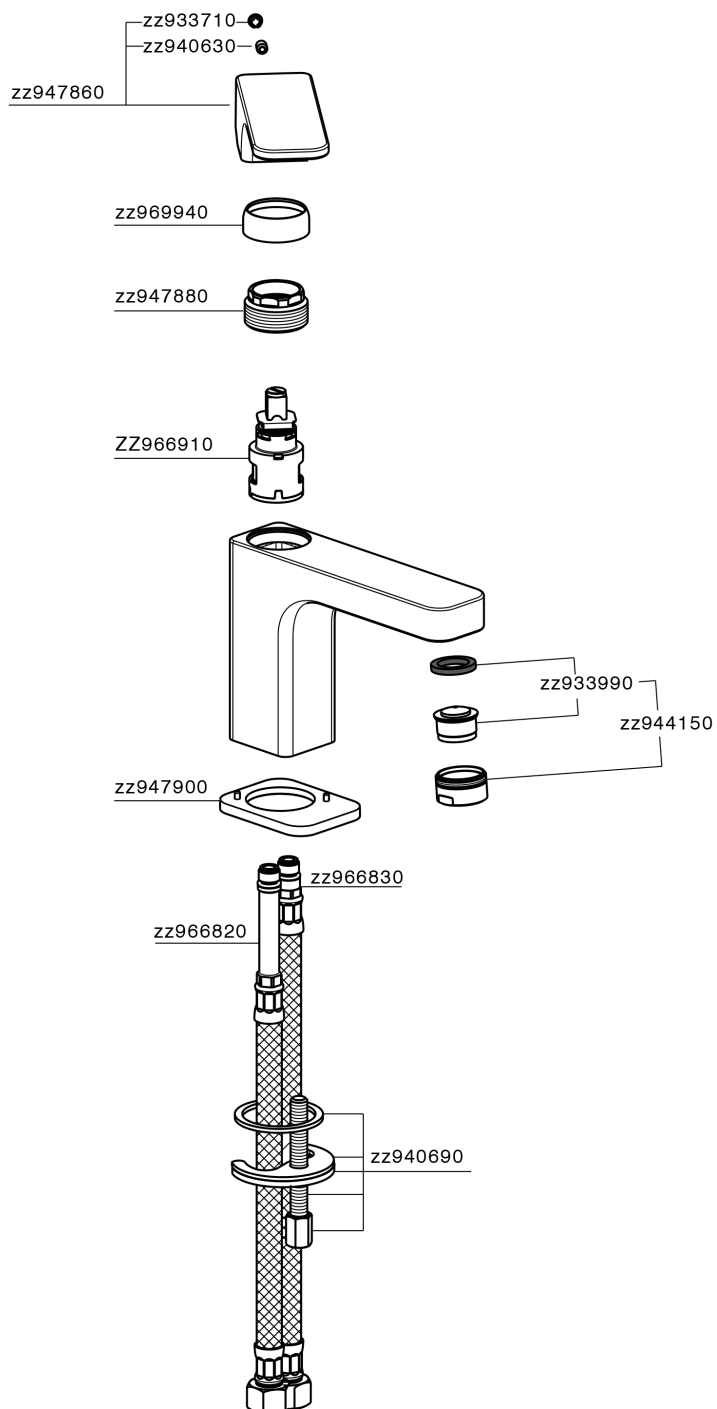

Single lever basin mixer EnergySave CUBIC_CU000545

CU000545

<https://en.cisal.it/single-lever-basin-mixer-energysave-cubic-cu000545>

2026-04-08