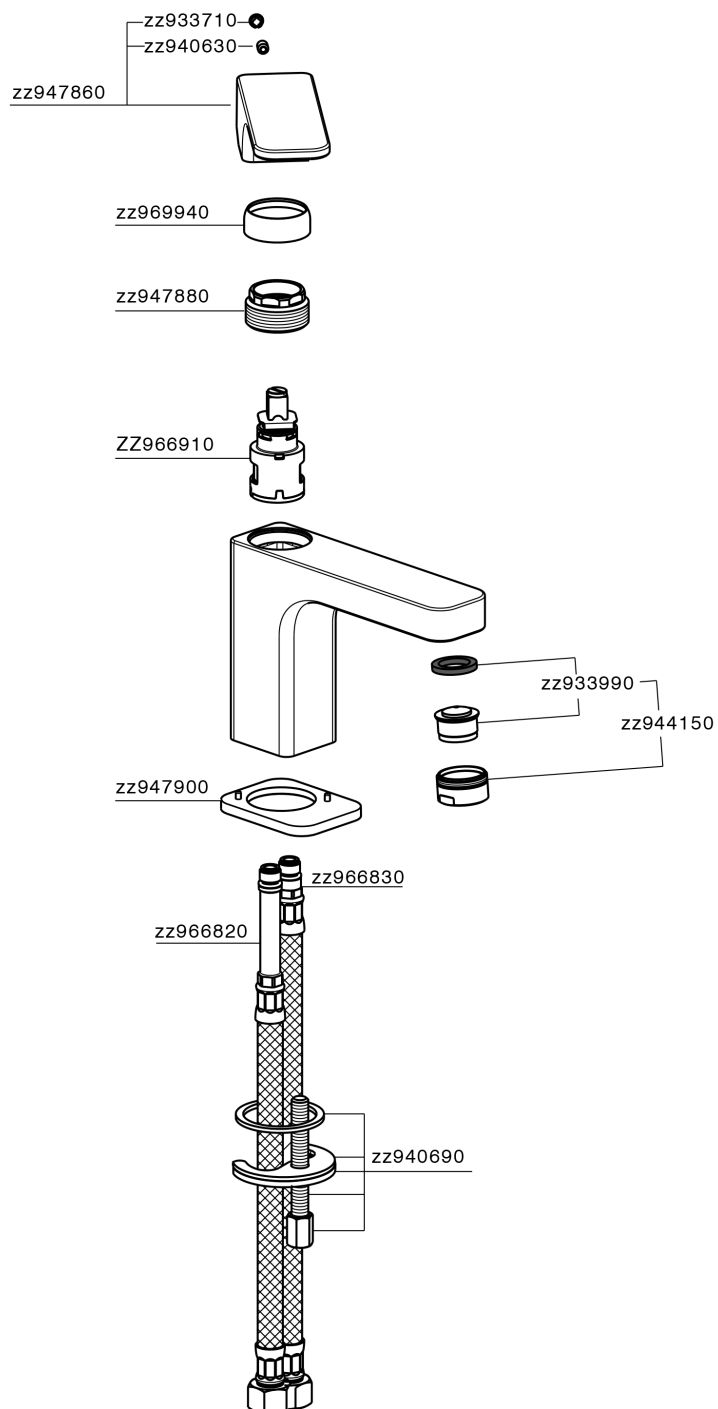

Single lever basin mixer EnergySave CUBIC_CU000545

CU000545

<https://en.cisal.it/single-lever-basin-mixer-energysave-cubic-cu000545>

2026-04-30