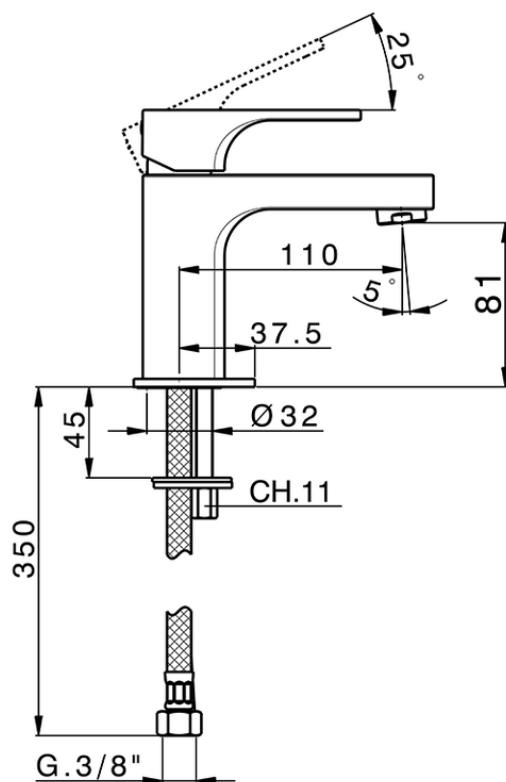

Single lever basin mixer EnergySave CUBIC_CU000545

CU000545

<https://en.cisal.it/single-lever-basin-mixer-energysave-cubic-cu000545>

2026-05-20