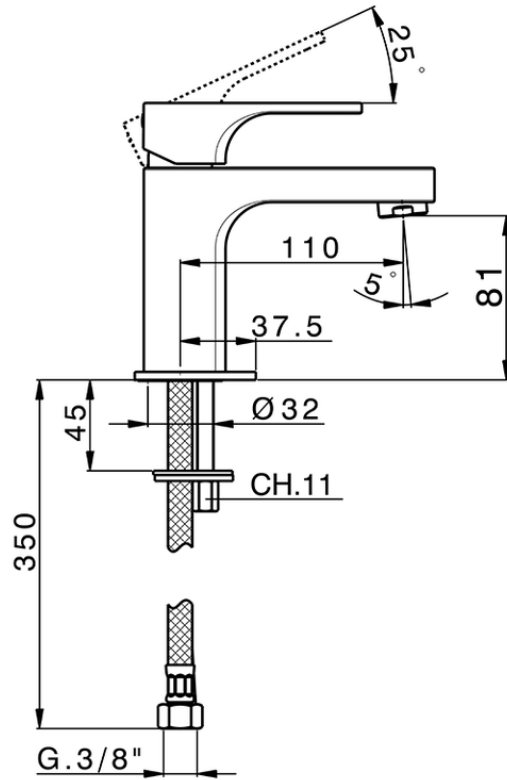

Single lever basin mixer EnergySave CUBIC_CU000545

CU000545

<https://en.cisal.it/single-lever-basin-mixer-energysave-cubic-cu000545>

2026-04-08