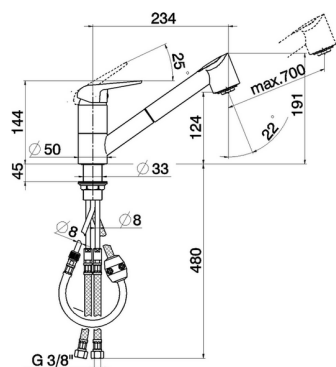

## Single lever sink mixer with extrac.shower KITCHEN\_PO002570

MODEL **PO002570**

Single lever sink mixer with extrac.shower,swivel spout,2 sprays handshower,nylon 150 cm.Flexible hose

AVAILABLE FINISHINGS

**21** 21 Chrome

CHARACTERISTICS

Cartridge Spare Parts **ZZ95629000**

**40 mm Cartridge**

### EcoStop

EcoStop feature limits water flow to approximately 50% of maximum output with one point of resistance on setting. Push slightly past the middle stop only when full water output is required. This will save water up to 50%.