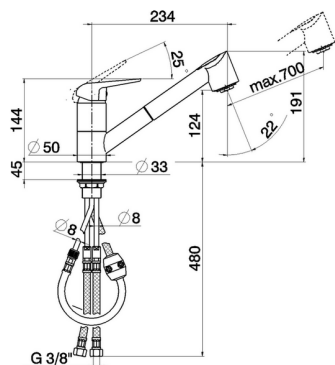

## Single lever sink mixer with extrac.shower KITCHEN\_PO002570

MODEL **PO002570**

Single lever sink mixer with extrac.shower,swivel spout,2 sprays handshower,nylon 150 cm.Flexible hose

AVAILABLE FINISHINGS

**21** 21 Chrome

CHARACTERISTICS

Cartridge Spare Parts **ZZ95629000**

**40 mm Cartridge**

### EcoStop

EcoStop feature limits water flow to approximately 50% of maximum output with one point of resistance on setting. Push slightly past the middle stop only when full water output is required. This will save water up to 50%.