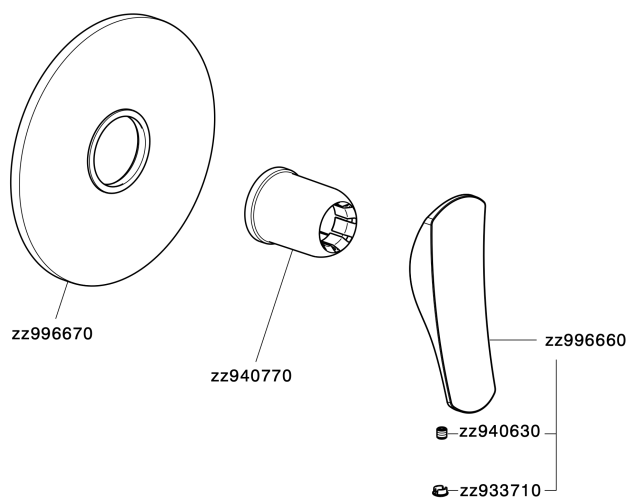

## Exposed part for concealed S.L. shower valve ROADSTER ACCENT\_RA003000

RA003000

<https://en.cisal.it/exposed-part-for-concealed-s-l-shower-valve-roadster-accent-ra003000>

## Concealed single lever shower mixer CONCEALED\_ZA005300

ZA005300

<https://en.cisal.it/concealed-single-lever-shower-mixer-concealed-za005300>

2024-12-22