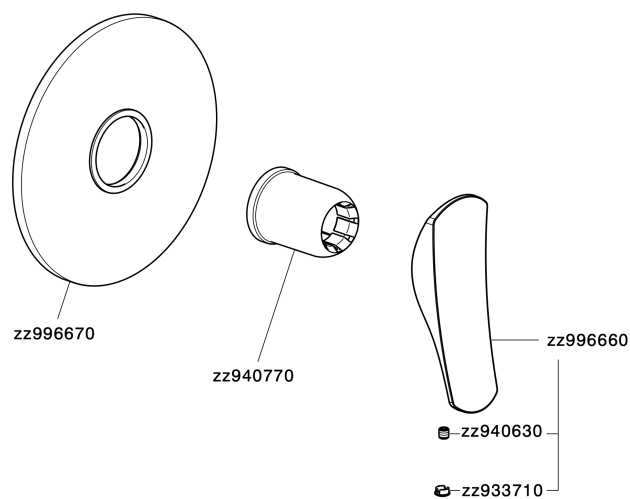

## Exposed part for concealed S.L. shower valve ROADSTER ACCENT\_RA003000

RA003000

<https://en.cisal.it/exposed-part-for-concealed-s-l-shower-valve-roadster-accent-ra003000>

## Concealed single lever shower mixer CONCEALED\_ZA005300

ZA005300

<https://en.cisal.it/concealed-single-lever-shower-mixer-concealed-za005300>

2024-12-21