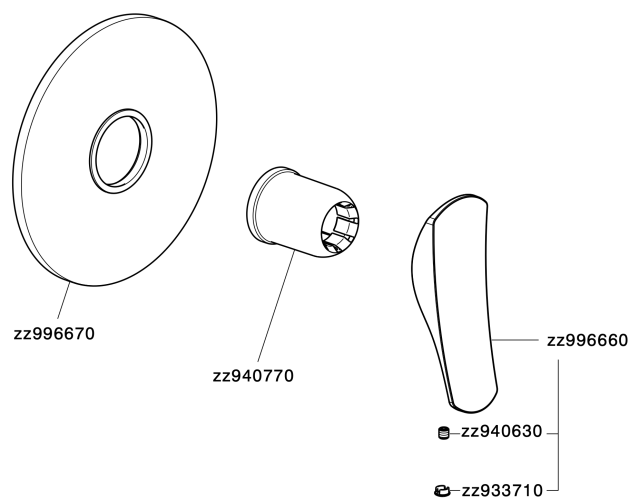

Exposed part for concealed S.L. shower valve ROADSTER ACCENT_RA003000

RA003000

<https://en.cisal.it/exposed-part-for-concealed-s-l-shower-valve-roadster-accent-ra003000>

Concealed single lever shower mixer CONCEALED_ZA005300

ZA005300

<https://en.cisal.it/concealed-single-lever-shower-mixer-concealed-za005300>

2024-12-22