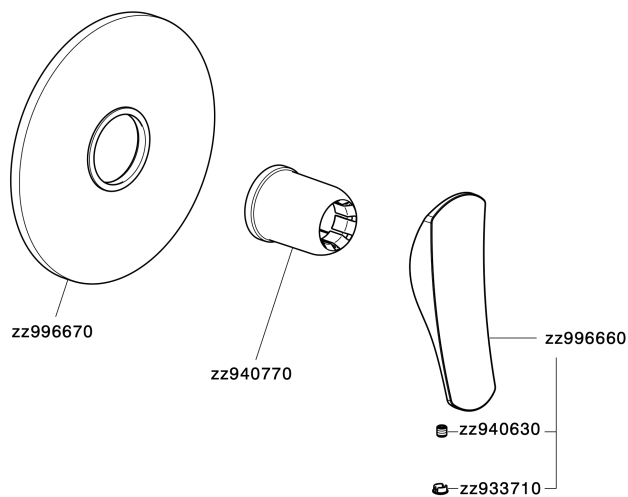

Exposed part for concealed S.L. shower valve ROADSTER ACCENT_RA003000

RA003000

<https://en.cisal.it/exposed-part-for-concealed-s-l-shower-valve-roadster-accent-ra003000>

Concealed single lever shower mixer CONCEALED_ZA005300

ZA005300

<https://en.cisal.it/concealed-single-lever-shower-mixer-concealed-za005300>

2024-12-22