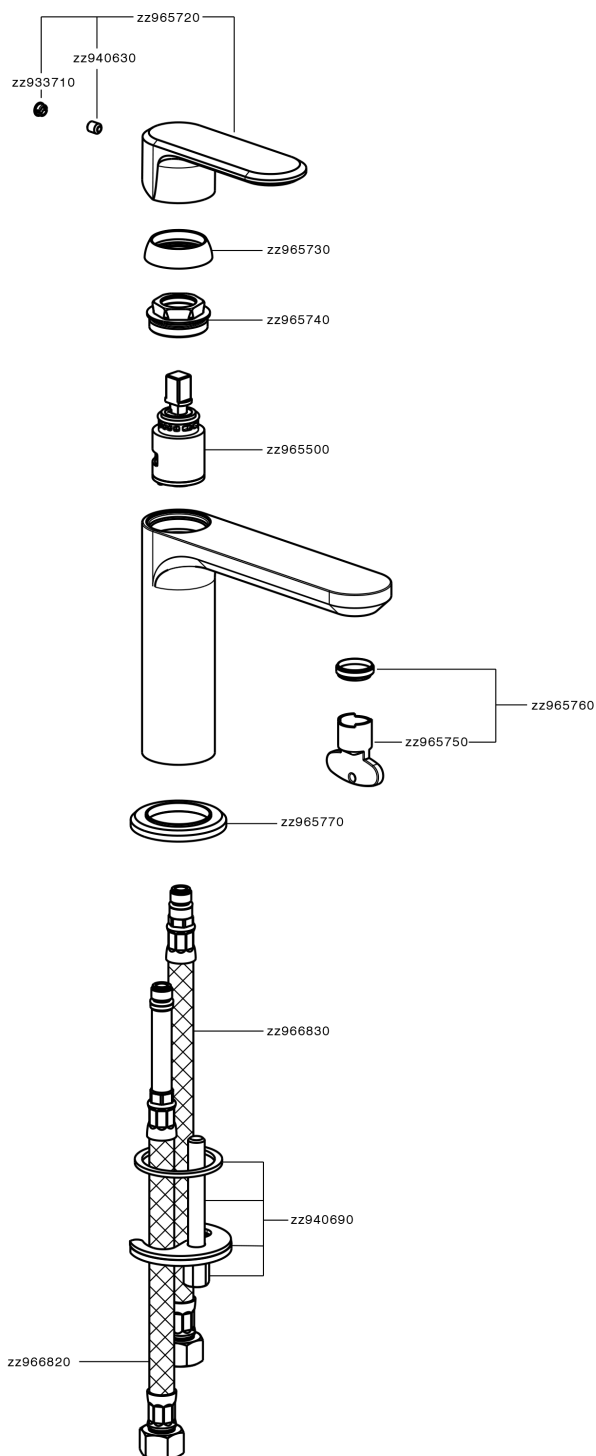

Single lever washbasin mixer LINEAVIVA_LV000540

LV000540

<https://en.cisal.it/single-lever-washbasin-mixer-lineaviva-lv000540>

2024-12-22