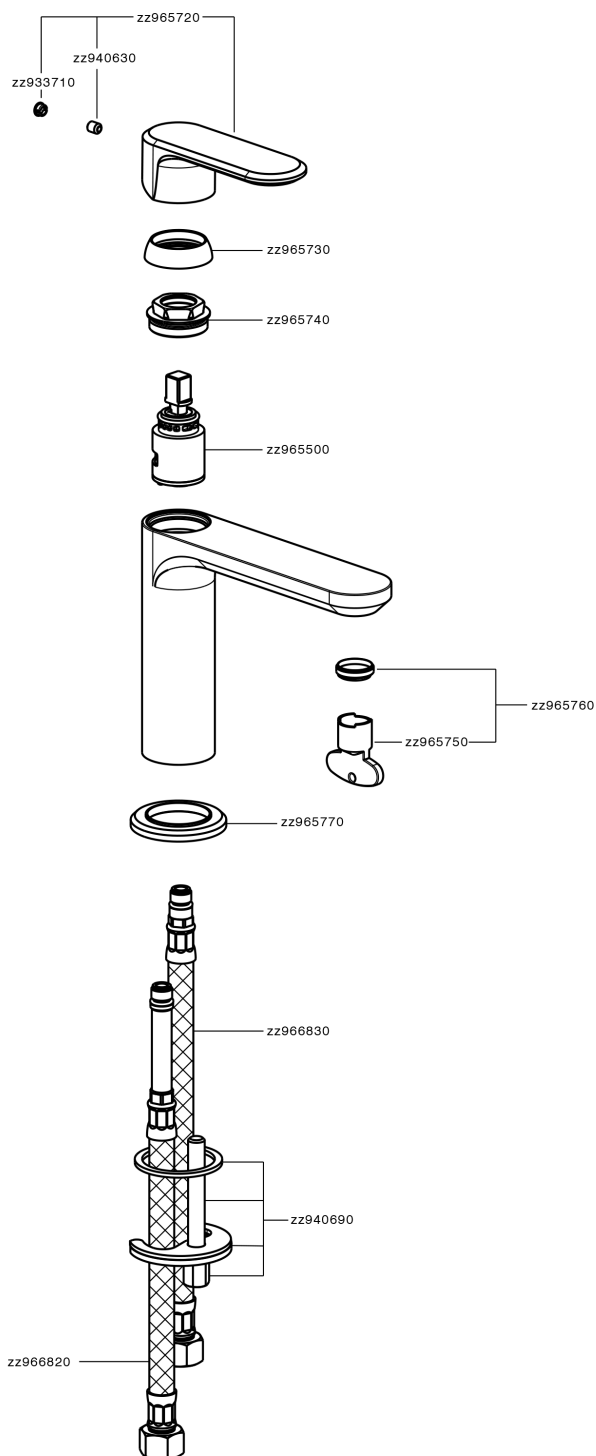

Single lever washbasin mixer LINEAVIVA_LV000540

MODEL **LV000540**

Single lever washbasin mixer, without automatic pop-up waste, G.3/8" stainless steel flexible hoses

AVAILABLE FINISHINGS

-  **21** 21 Chrome
-  **2B** 2B Polished Nickel
-  **2F** 2F Brushed Nickel
-  **40** 40 Matt Black
-  **4Q** 4Q Matt White

CHARACTERISTICS

Cartridge Spare Parts **ZZ96550000**

25 mm Cartridge

Single lever washbasin mixer LINEAVIVA_LV000540

LV000540

<https://en.cisal.it/single-lever-washbasin-mixer-lineaviva-lv000540>

2024-12-22