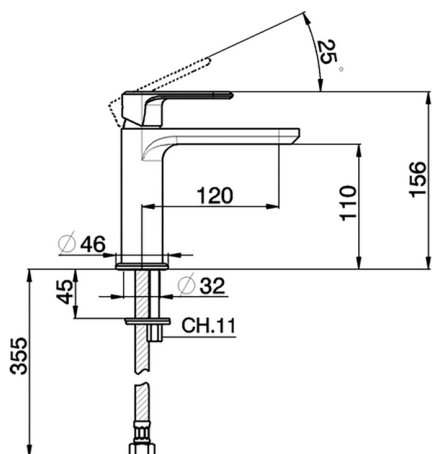

Single lever washbasin mixer LINEAVIVA_LV000540

MODEL **LV000540**

Single lever washbasin mixer, without automatic pop-up waste, G.3/8" stainless steel flexible hoses

AVAILABLE FINISHINGS

-  **21** 21 Chrome
-  **2B** 2B Polished Nickel
-  **2F** 2F Brushed Nickel
-  **40** 40 Matt Black
-  **4Q** 4Q Matt White

CHARACTERISTICS

Cartridge Spare Parts **ZZ96550000**

25 mm Cartridge

Single lever washbasin mixer LINEAVIVA_LV000540

LV000540

<https://en.cisal.it/single-lever-washbasin-mixer-lineaviva-lv000540>

2024-12-22