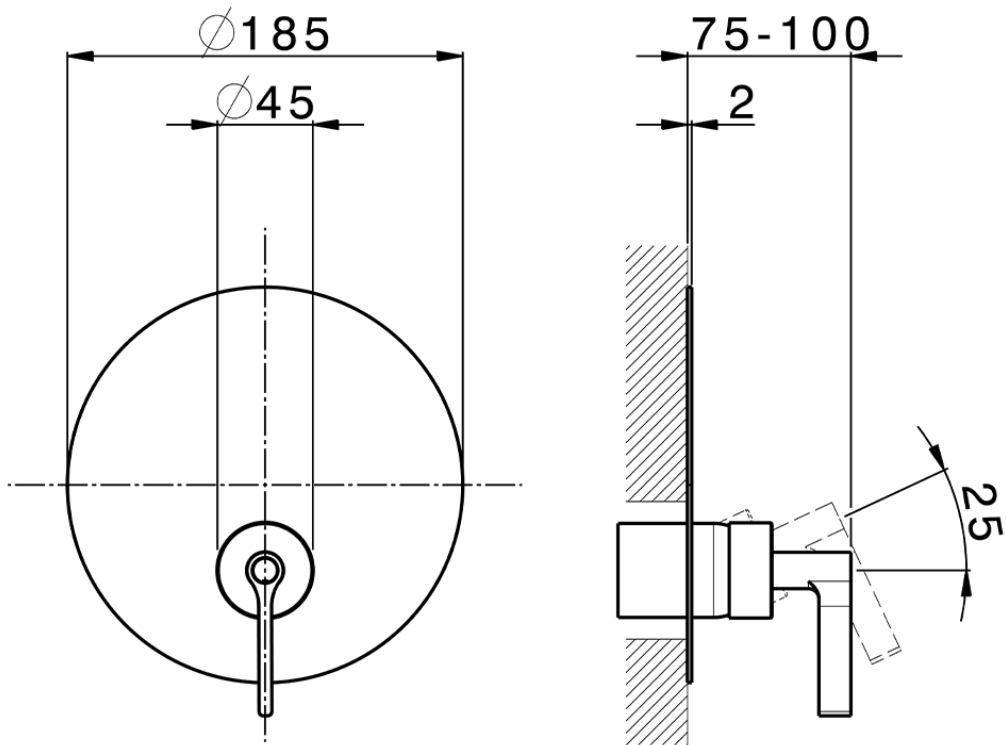

Exposed part for Single Lever One Box Valve ONE BOX_GC0BM010

GC0BM010

<https://en.cisal.it/exposed-part-for-single-lever-one-box-valve-one-box-gc0bm010>

ZA00B031

<https://en.cisal.it/one-box-universal-concealed-part-one-box-za00b031>