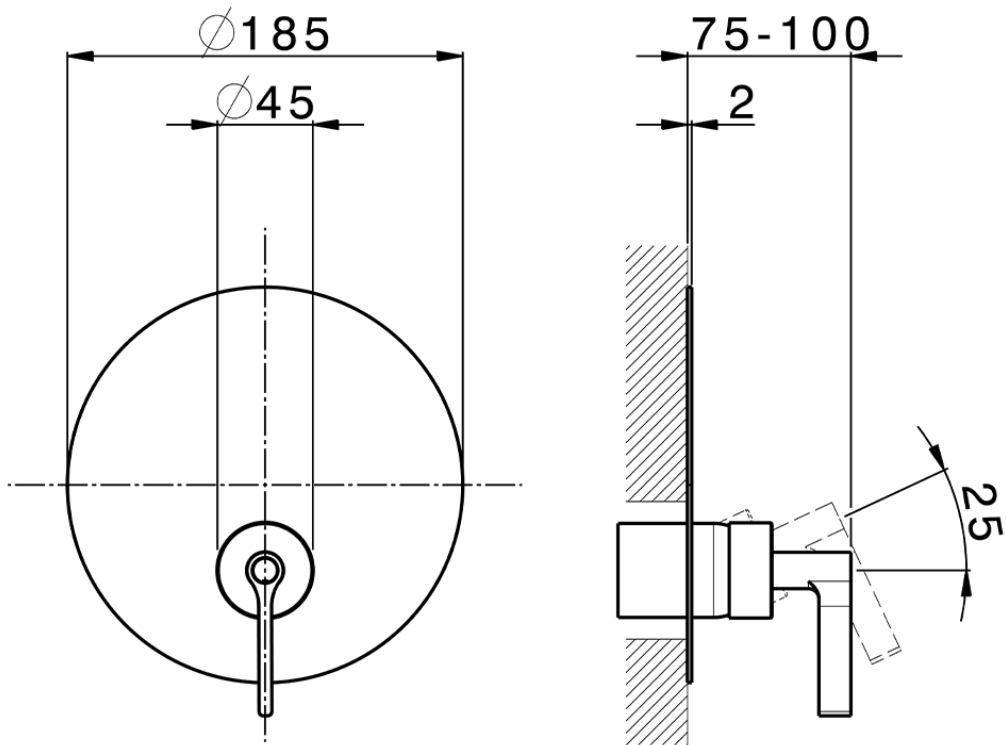

**Exposed part for Single Lever One Box Valve ONE BOX\_GC0BM010**

GC0BM010

<https://en.cisal.it/exposed-part-for-single-lever-one-box-valve-one-box-gc0bm010>

ZA00B031

<https://en.cisal.it/one-box-universal-concealed-part-one-box-za00b031>