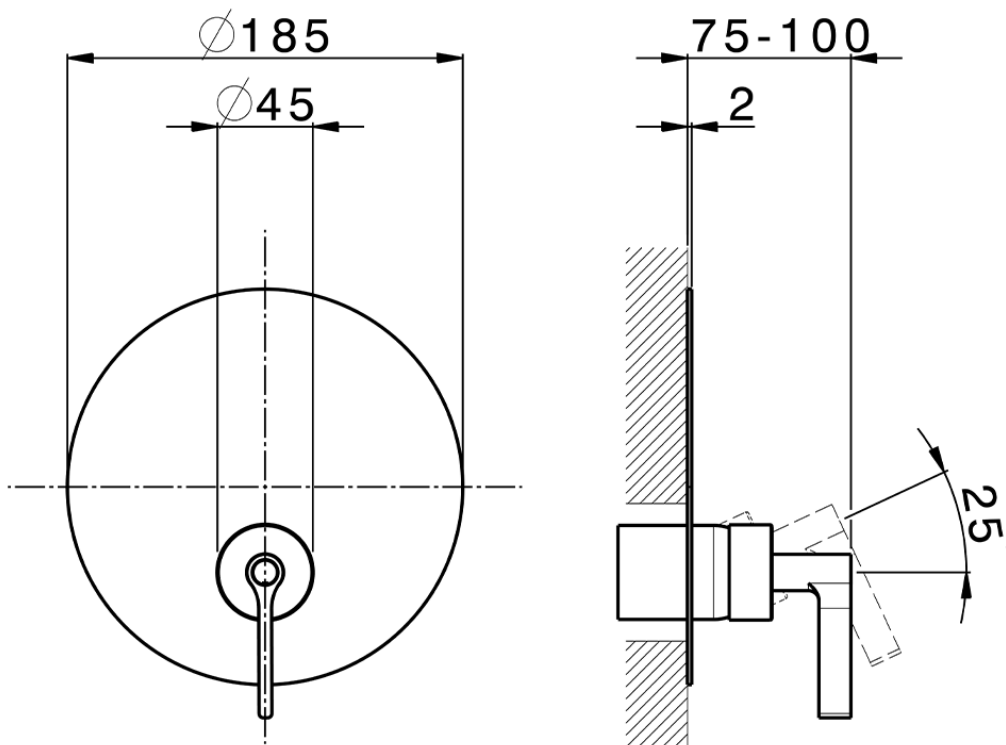

Exposed part for Single Lever One Box Valve ONE BOX_GC0BM010

GC0BM010

<https://en.cisal.it/exposed-part-for-single-lever-one-box-valve-one-box-gc0bm010>

ZA00B031

<https://en.cisal.it/one-box-universal-concealed-part-one-box-za00b031>