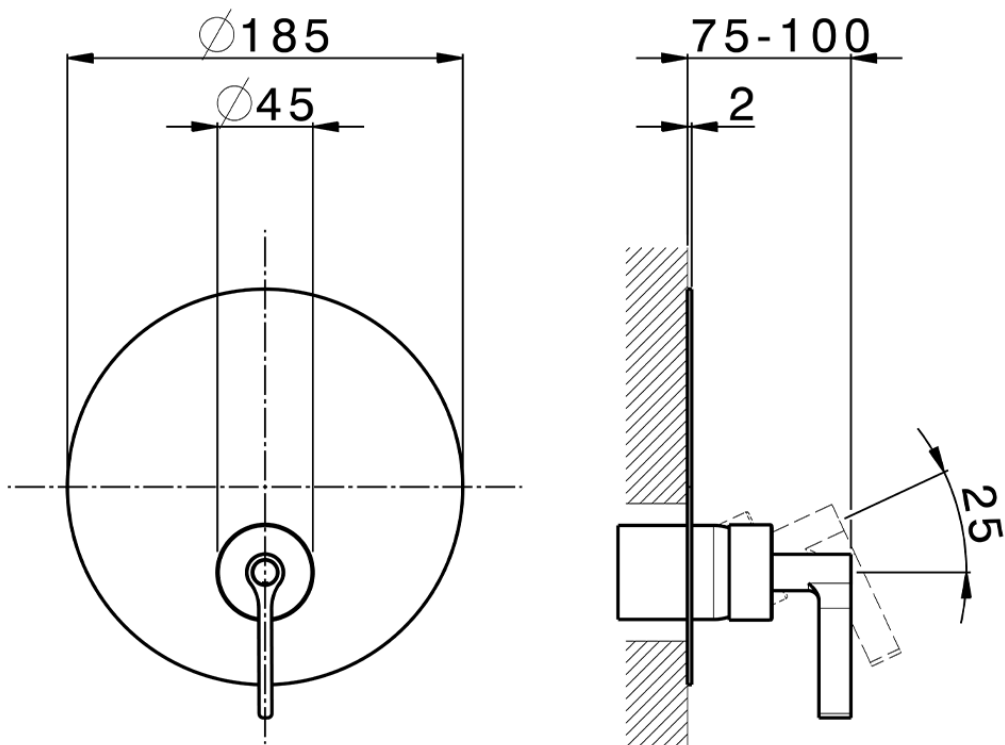

Exposed part for Single Lever One Box Valve ONE BOX_GC0BM010

GC0BM010

<https://en.cisal.it/exposed-part-for-single-lever-one-box-valve-one-box-gc0bm010>

ZA00B031

<https://en.cisal.it/one-box-universal-concealed-part-one-box-za00b031>