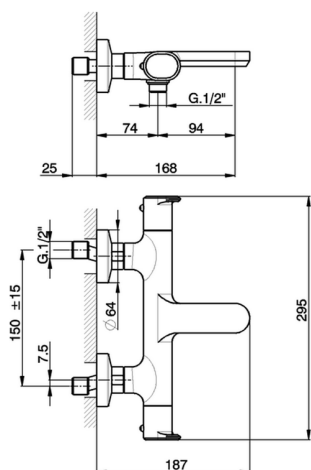

Thermostatic bath mixer LINEAVIVA_LVT21010

MODEL **LVT21010**

Thermostatic bath mixer, without shower set, 1/2" M flexible connection

AVAILABLE FINISHINGS

-  **21** 21 Chrome
-  **2B** 2B Polished Nickel
-  **2F** 2F Brushed Nickel
-  **40** 40 Matt Black
-  **4Q** 4Q Matt White

CHARACTERISTICS

Cartridge Spare Parts **ZZ96551000**

TMX 25 Thermostatic Valve

DeviaStop

The Cisal Devia Stop technology allows to adjust the water flow and to direct it to the selected output point (overhead soaker, hand shower, etc).