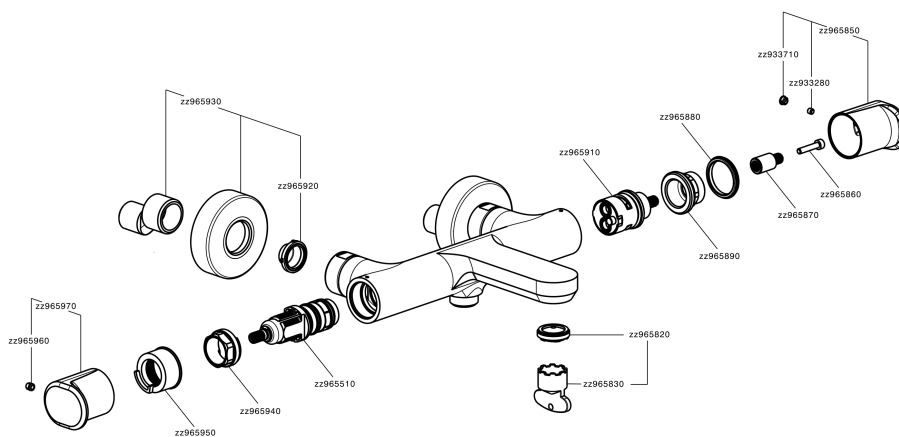

Thermostatic bath mixer LINEAVIVA_LVT21010

MODEL **LVT21010**

Thermostatic bath mixer, without shower set, 1/2" M flexible connection

AVAILABLE FINISHINGS

-  **21** 21 Chrome
-  **2B** 2B Polished Nickel
-  **2F** 2F Brushed Nickel
-  **40** 40 Matt Black
-  **4Q** 4Q Matt White

CHARACTERISTICS

Cartridge Spare Parts **ZZ96551000**

TMX 25 Thermostatic Valve

DeviaStop

The Cisal Devia Stop technology allows to adjust the water flow and to direct it to the selected output point (overhead soaker, hand shower, etc).

SafeTouch

The Cisal SafeTouch system maintains the mixer body cool to the touch during operation.

Thermostatic

The Cisal thermostatic is your personal water manager, helping you to handle, control and save water and energy.

Thermostatic bath mixer LINEAVIVA_LVT21010

LVT21010

<https://en.cisal.it/thermostatic-bath-mixer-lineaviva-lvt21010>

2024-12-22