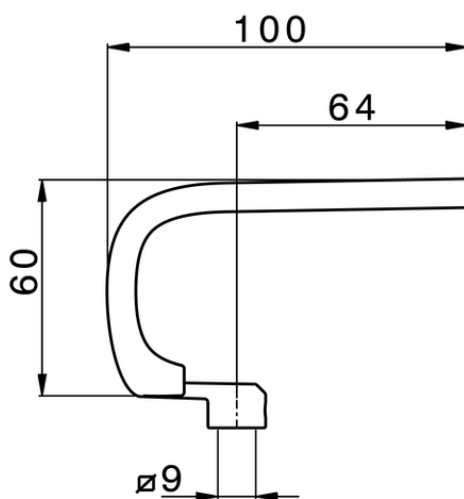

Lever for single lever mixer 'KA' SPARE PARTS_ZZ948240

ZZ948240

<https://en.cisal.it/lever-for-single-lever-mixer-ka-spare-parts-zz948240>

2026-04-08