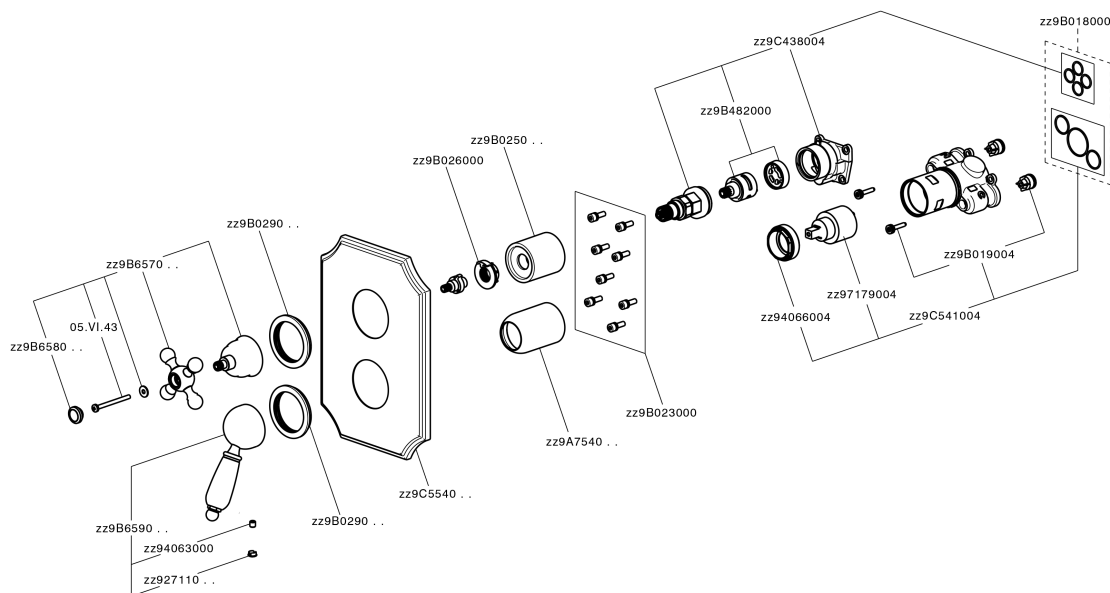

Exposed part for Single Lever One Box Valve ONE BOX_EM0BM030

EM0BM030

<https://en.cisal.it/exposed-part-for-single-lever-one-box-valve-one-box-em0bm030>

One Box Universal Concealed Part ONE BOX_ZA00B031

ZA00B031

<https://en.cisal.it/one-box-universal-concealed-part-one-box-za00b031>

One Box Universal Concealed Part ONE BOX_ZA00B030

ZA00B030

<https://en.cisal.it/one-box-universal-concealed-part-one-box-za00b030>

2024-12-22