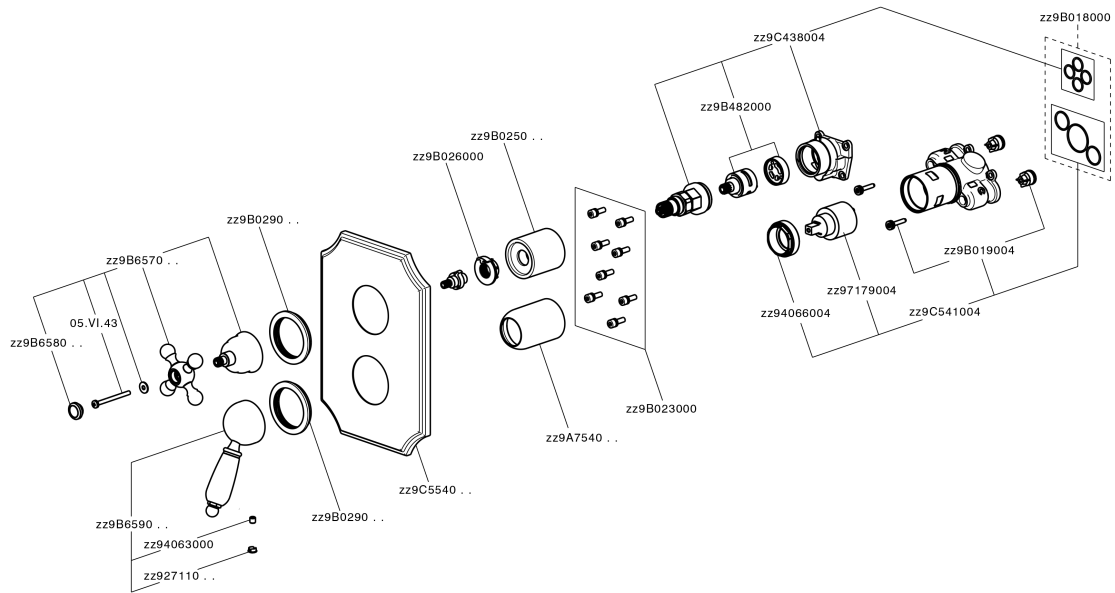

Exposed part for Single Lever One Box Valve ONE BOX_EM0BM030

EM0BM030

<https://en.cisal.it/exposed-part-for-single-lever-one-box-valve-one-box-em0bm030>

One Box Universal Concealed Part ONE BOX_ZA00B031

ZA00B031

<https://en.cisal.it/one-box-universal-concealed-part-one-box-za00b031>

One Box Universal Concealed Part ONE BOX_ZA00B030

ZA00B030

<https://en.cisal.it/one-box-universal-concealed-part-one-box-za00b030>

2024-12-22