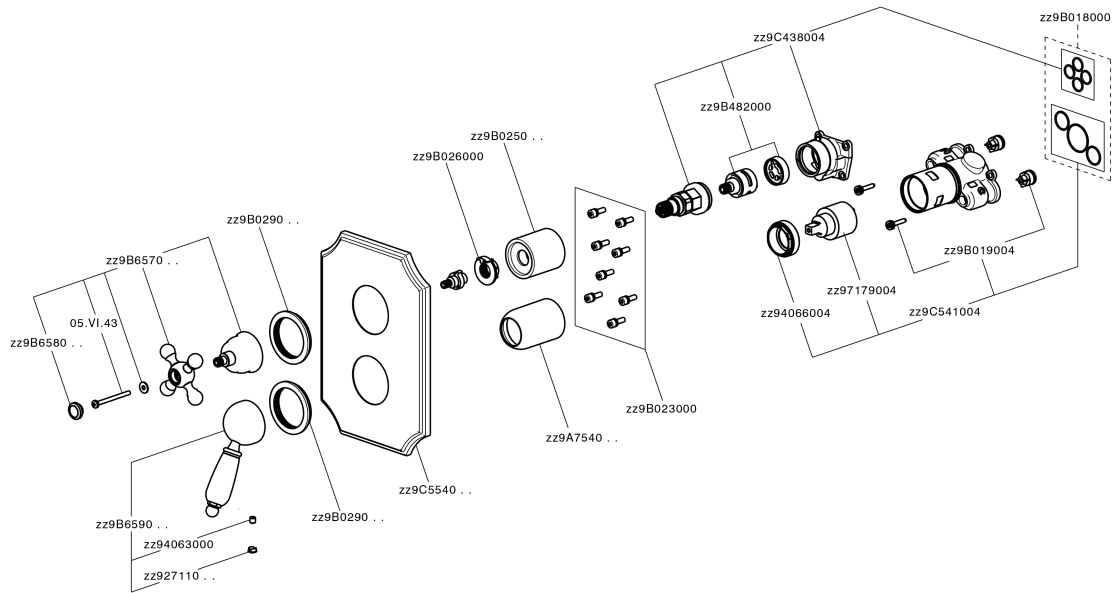

Exposed part for Single Lever One Box Valve ONE BOX_EM0BM030

EM0BM030

<https://en.cisal.it/exposed-part-for-single-lever-one-box-valve-one-box-em0bm030>

One Box Universal Concealed Part ONE BOX_ZA00B031

ZA00B031

<https://en.cisal.it/one-box-universal-concealed-part-one-box-za00b031>

One Box Universal Concealed Part ONE BOX_ZA00B030

ZA00B030

<https://en.cisal.it/one-box-universal-concealed-part-one-box-za00b030>

2024-12-22