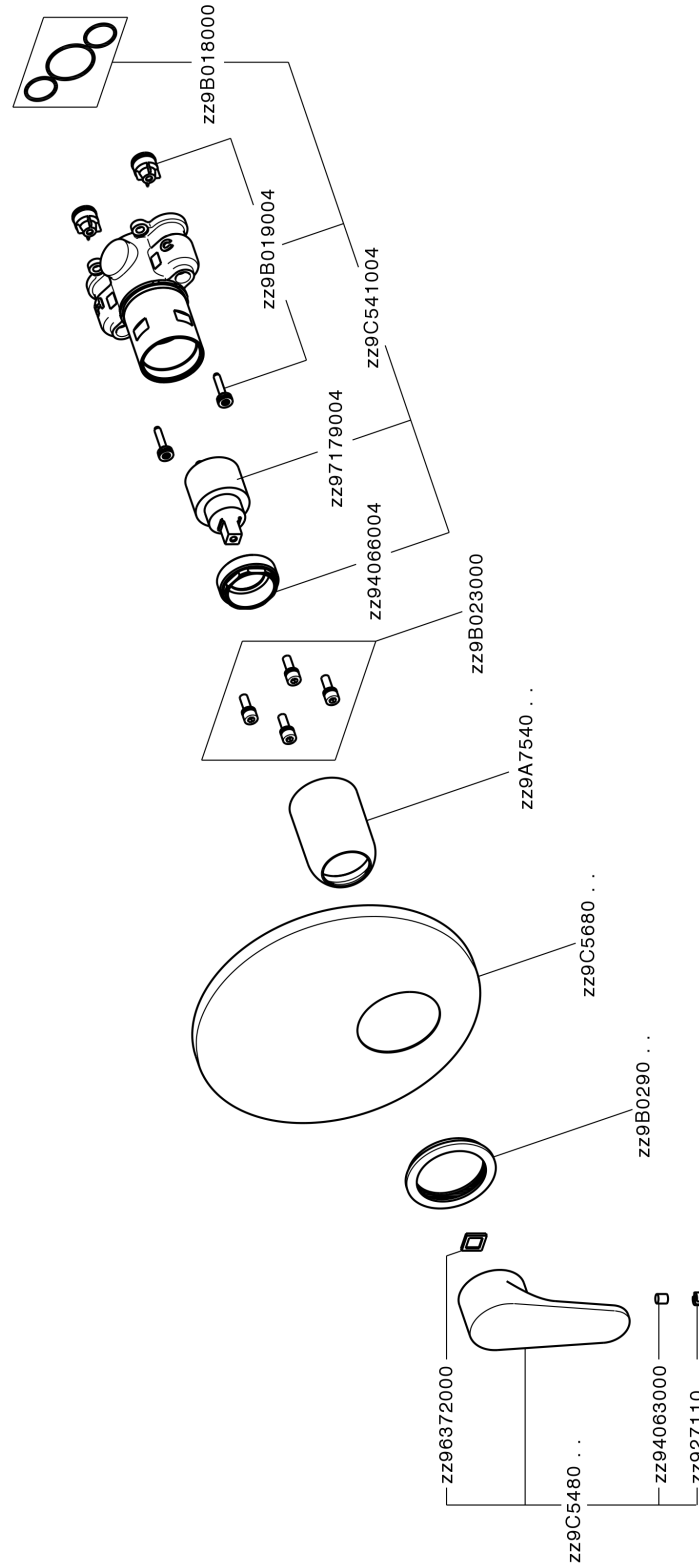

Exposed part for Single Lever One Box Valve ONE BOX_A30BM010

A30BM010

<https://en.cisal.it/exposed-part-for-single-lever-one-box-valve-one-box-a30bm010>

One Box Universal Concealed Part ONE BOX_ZA00B031

ZA00B031

<https://en.cisal.it/one-box-universal-concealed-part-one-box-za00b031>

One Box Universal Concealed Part ONE BOX_ZA00B030

ZA00B030

<https://en.cisal.it/one-box-universal-concealed-part-one-box-za00b030>

2025-01-07