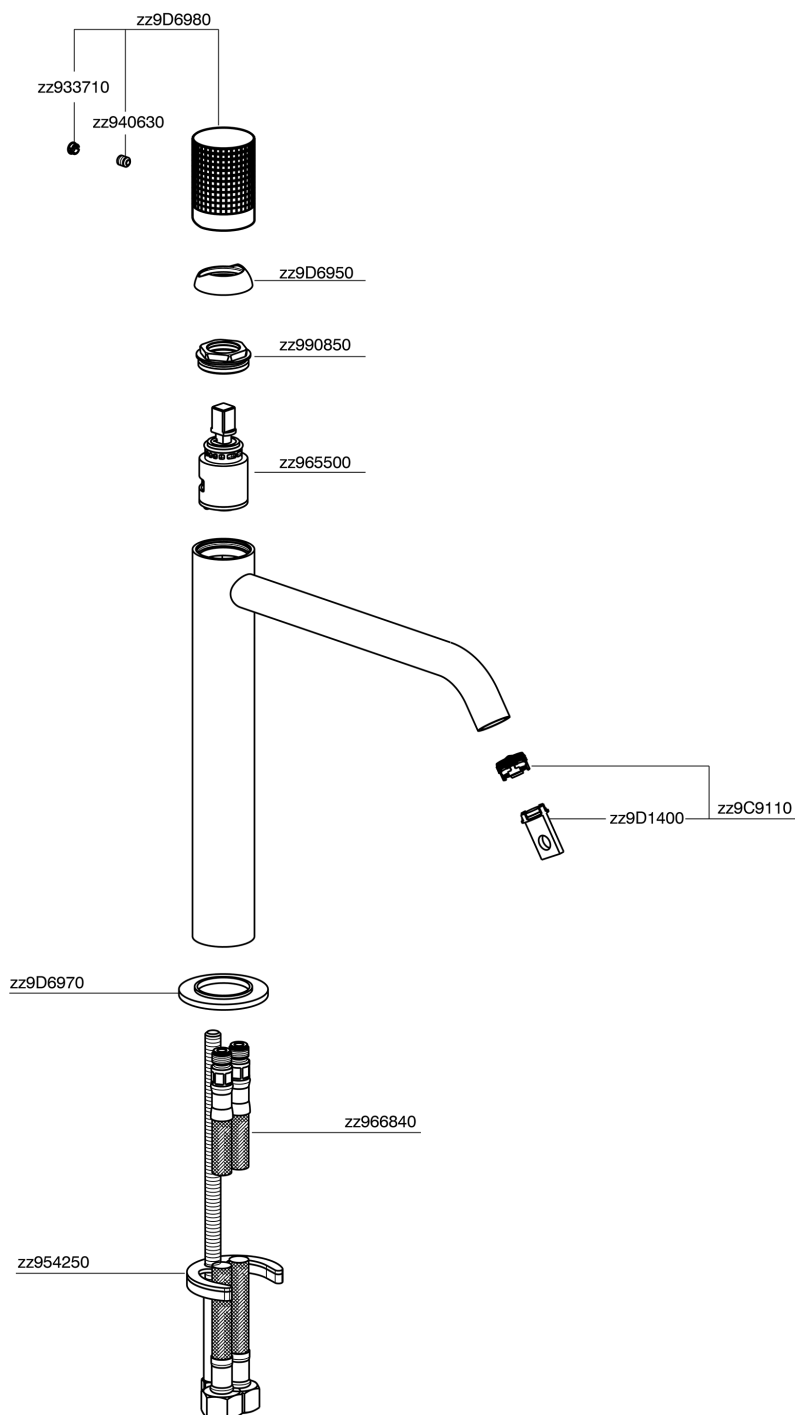

## Single lever tall washbasin mixer NUANCE X32\_X1003544

X1003544

<https://en.cisal.it/single-lever-tall-washbasin-mixer-nuance-x32-x1003544>

2024-12-22