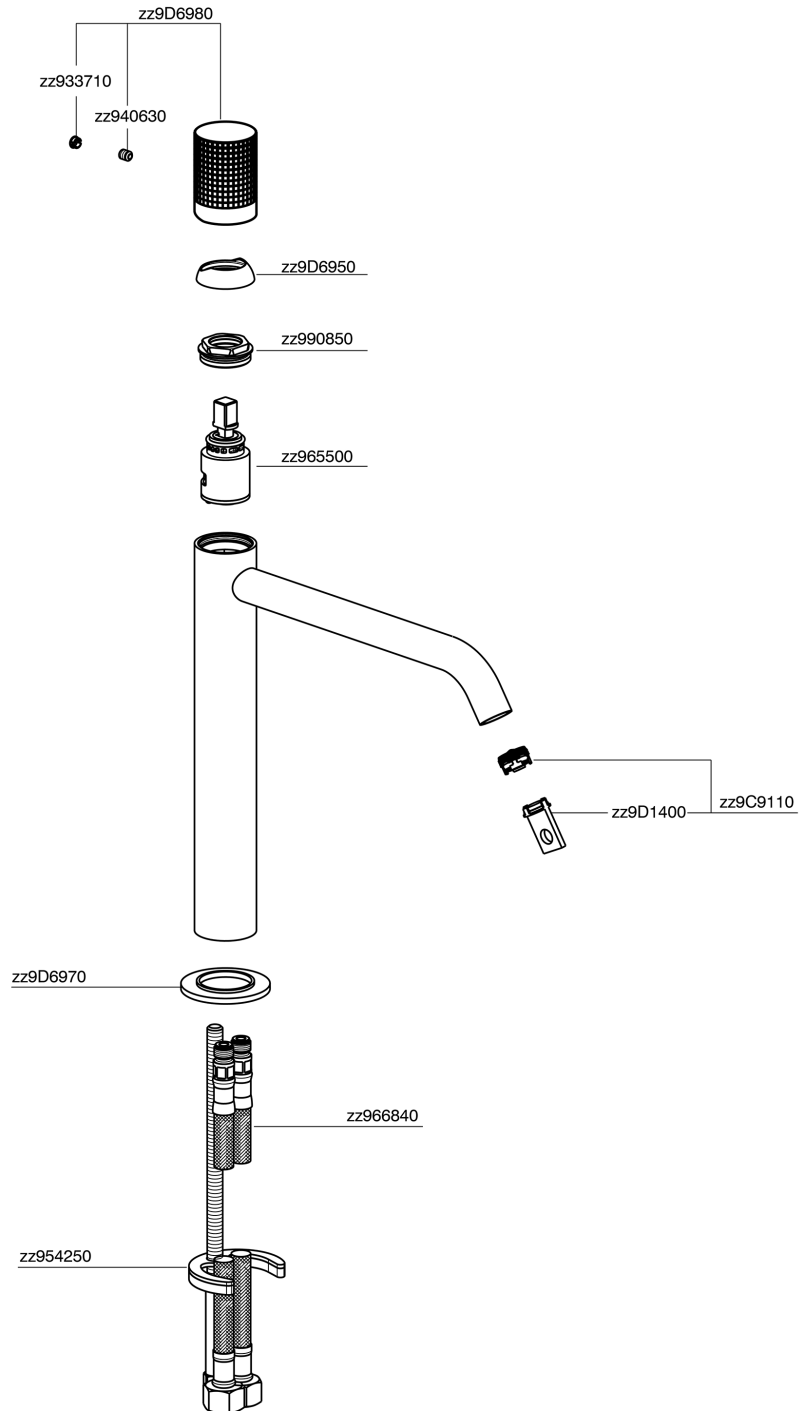

Single lever tall washbasin mixer NUANCE X32_X1003544

X1003544

<https://en.cisal.it/single-lever-tall-washbasin-mixer-nuance-x32-x1003544>

2024-12-22