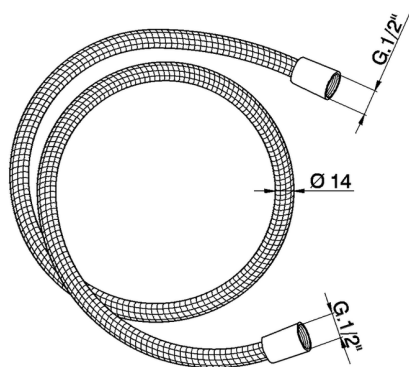

Flexible hose SHOWER_ZA009030

MODEL **ZA009030**

Flexible hose, 150 cm PVC Flexible Hose

AVAILABLE FINISHINGS

21 21 Chrome

2A 2A Satin Brushed Nickel

CHARACTERISTICS

2026-06-13