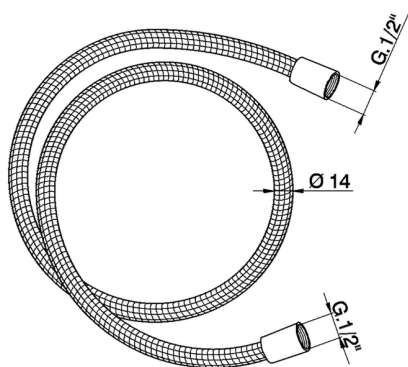

Flexible hose SHOWER_ZA009030

MODEL **ZA009030**

Flexible hose, 150 cm PVC Flexible Hose

AVAILABLE FINISHINGS

21 21 Chrome

2A 2A Satin Brushed Nickel

CHARACTERISTICS

2026-04-26