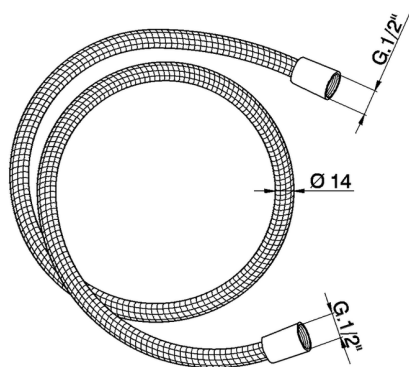

Flexible hose SHOWER_ZA009030

MODEL **ZA009030**

Flexible hose, 150 cm PVC Flexible Hose

AVAILABLE FINISHINGS

21 21 Chrome

2A 2A Satin Brushed Nickel

CHARACTERISTICS

2026-04-06