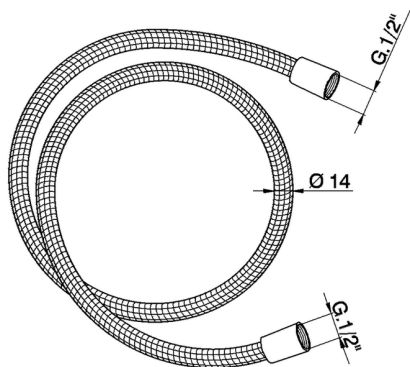

Flexible hose SHOWER_ZA009030

MODEL **ZA009030**

Flexible hose, 150 cm PVC Flexible Hose

AVAILABLE FINISHINGS

21 21 Chrome

2A 2A Satin Brushed Nickel

CHARACTERISTICS

2026-04-26