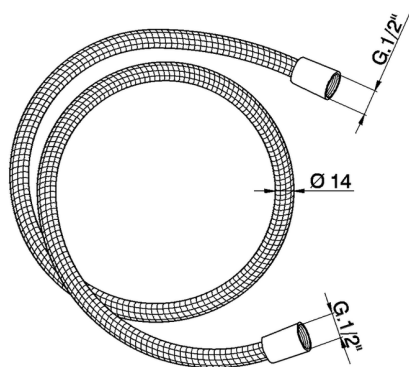

Flexible hose SHOWER_ZA009030

MODEL **ZA009030**

Flexible hose, 150 cm PVC Flexible Hose

AVAILABLE FINISHINGS

21 21 Chrome

2A 2A Satin Brushed Nickel

CHARACTERISTICS

2026-05-17