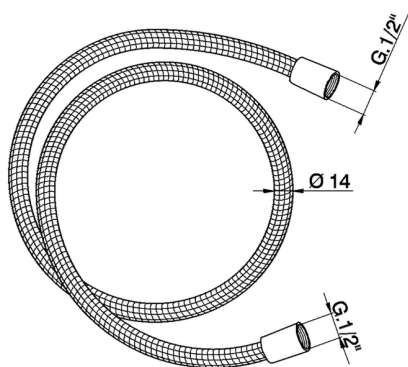

Flexible hose SHOWER_ZA009030

MODEL **ZA009030**

Flexible hose, 150 cm PVC Flexible Hose

AVAILABLE FINISHINGS

21 21 Chrome

2A 2A Satin Brushed Nickel

CHARACTERISTICS

2026-07-03