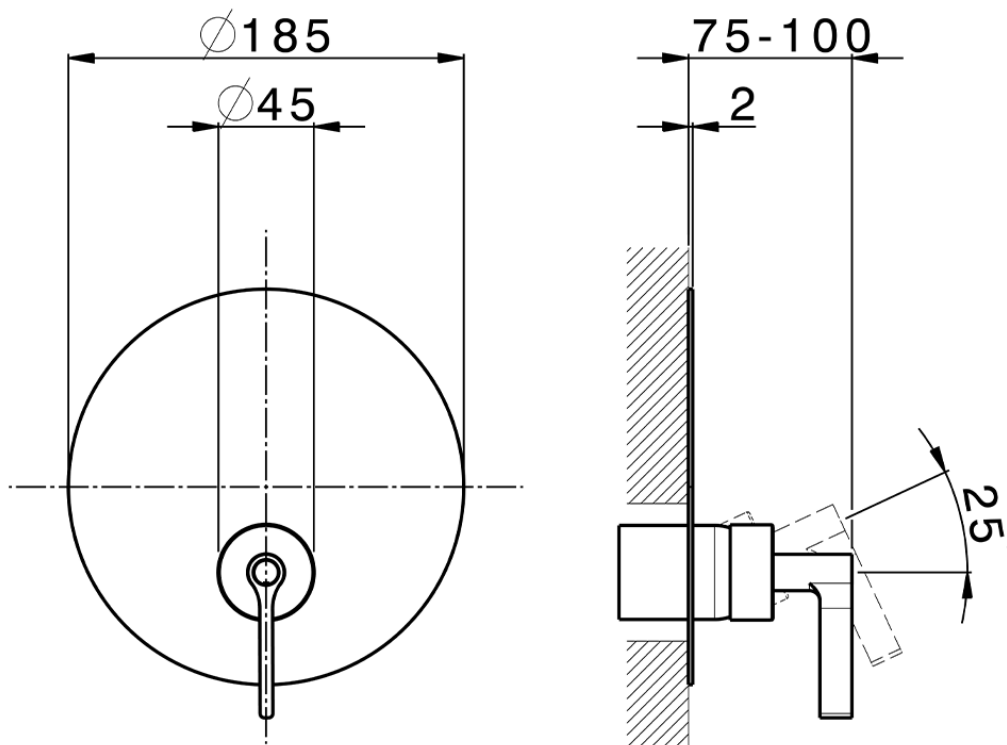

**Exposed part for Single Lever One Box Valve GRACE\_GC0BM010**

GC0BM010

<https://en.cisal.it/exposed-part-for-single-lever-one-box-valve-grace-gc0bm010>

ZA00B031

<https://en.cisal.it/one-box-universal-concealed-part-one-box-za00b031>