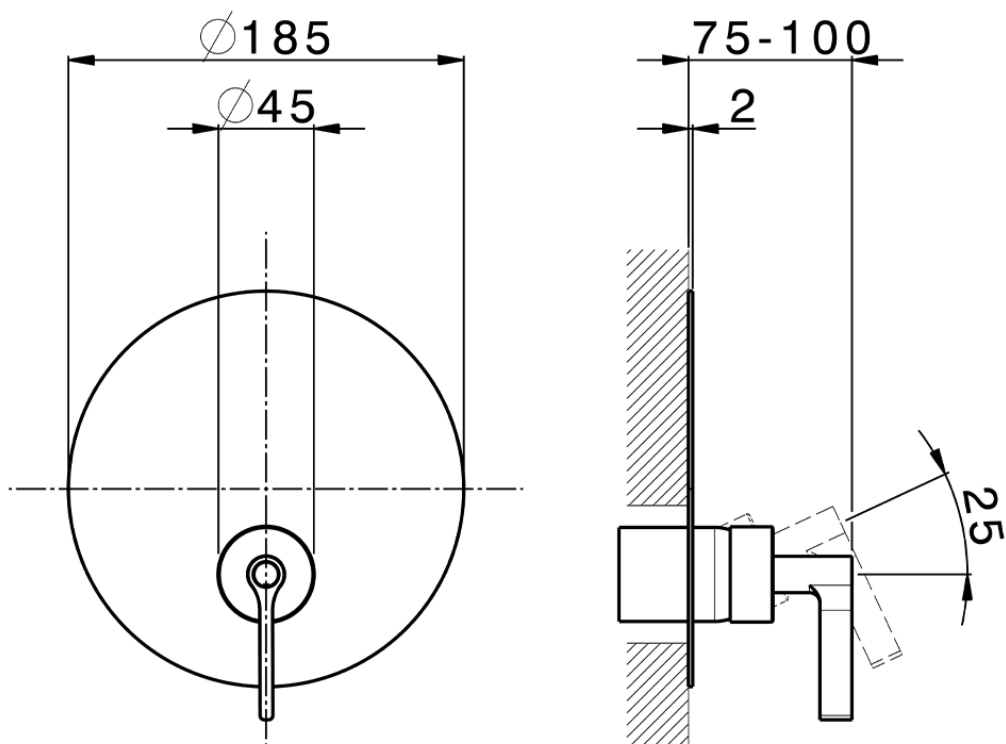

**Exposed part for Single Lever One Box Valve GRACE\_GC0BM010**

GC0BM010

<https://en.cisal.it/exposed-part-for-single-lever-one-box-valve-grace-gc0bm010>

ZA00B031

<https://en.cisal.it/one-box-universal-concealed-part-one-box-za00b031>