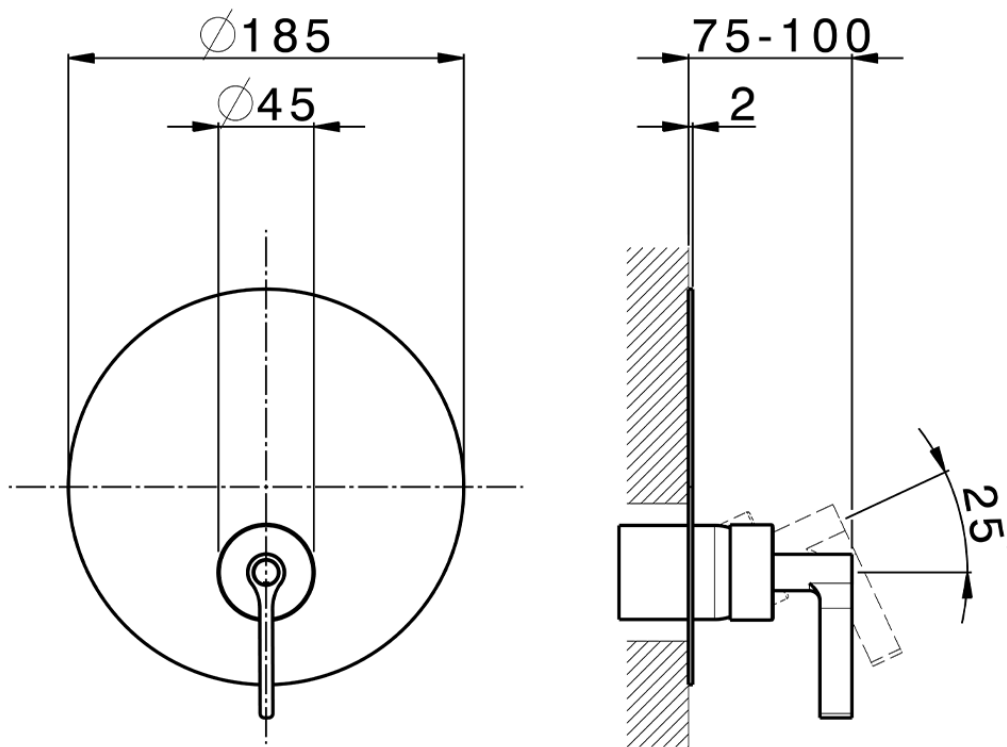

Exposed part for Single Lever One Box Valve GRACE_GC0BM010

GC0BM010

<https://en.cisal.it/exposed-part-for-single-lever-one-box-valve-grace-gc0bm010>

ZA00B031

<https://en.cisal.it/one-box-universal-concealed-part-one-box-za00b031>