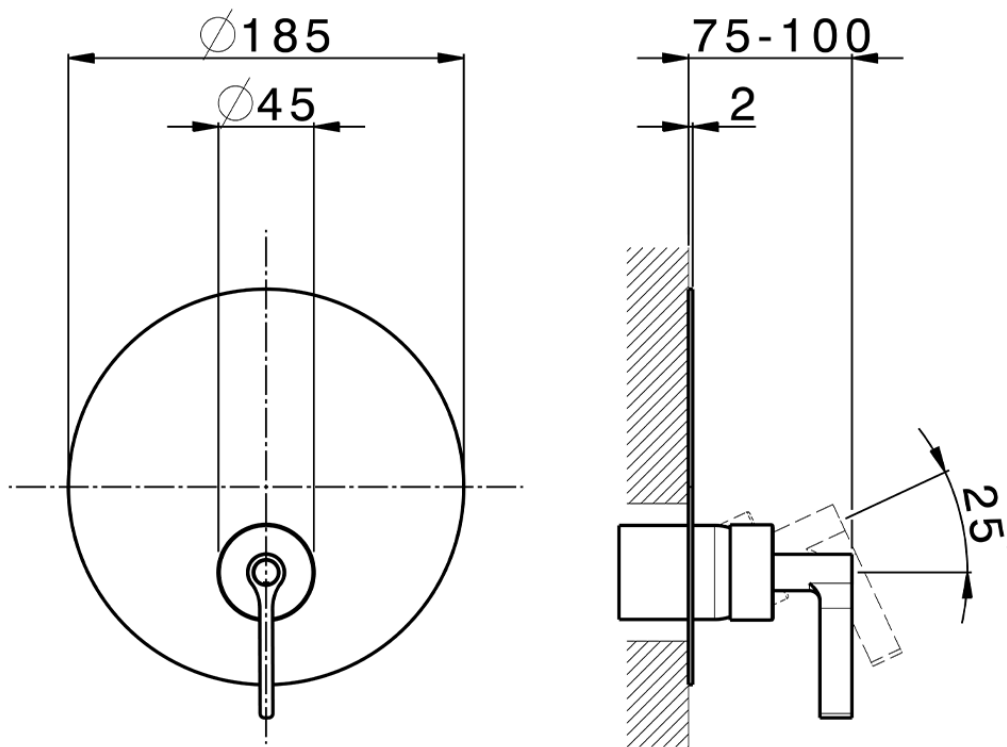

**Exposed part for Single Lever One Box Valve GRACE\_GC0BM010**

GC0BM010

<https://en.cisal.it/exposed-part-for-single-lever-one-box-valve-grace-gc0bm010>

ZA00B031

<https://en.cisal.it/one-box-universal-concealed-part-one-box-za00b031>