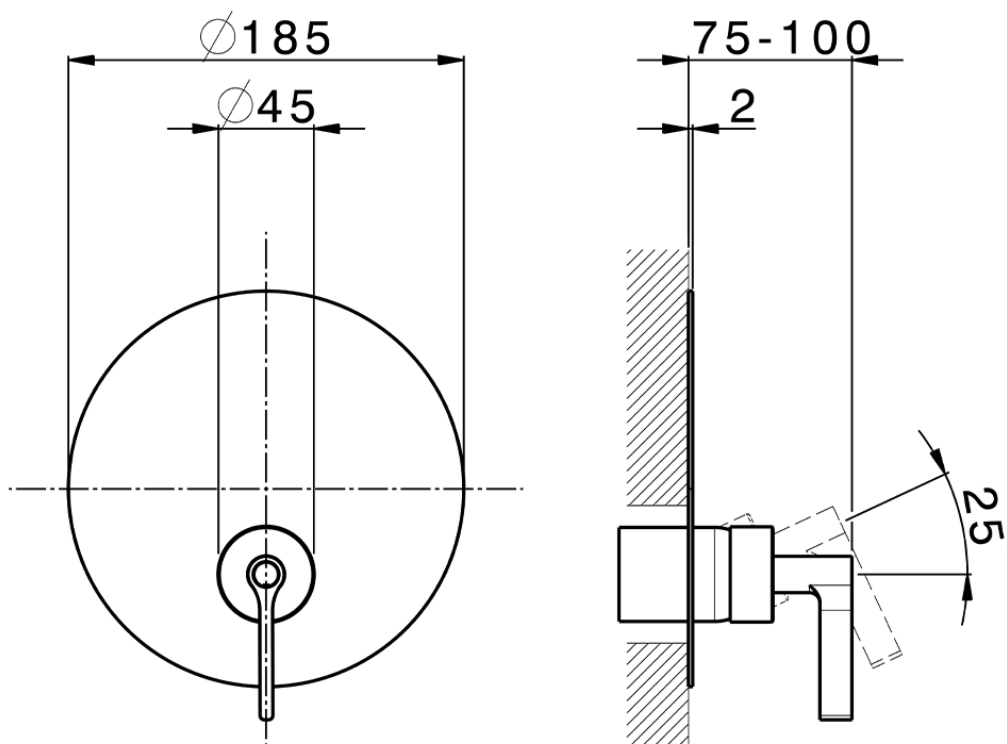

Exposed part for Single Lever One Box Valve GRACE_GC0BM010

GC0BM010

<https://en.cisal.it/exposed-part-for-single-lever-one-box-valve-grace-gc0bm010>

ZA00B031

<https://en.cisal.it/one-box-universal-concealed-part-one-box-za00b031>