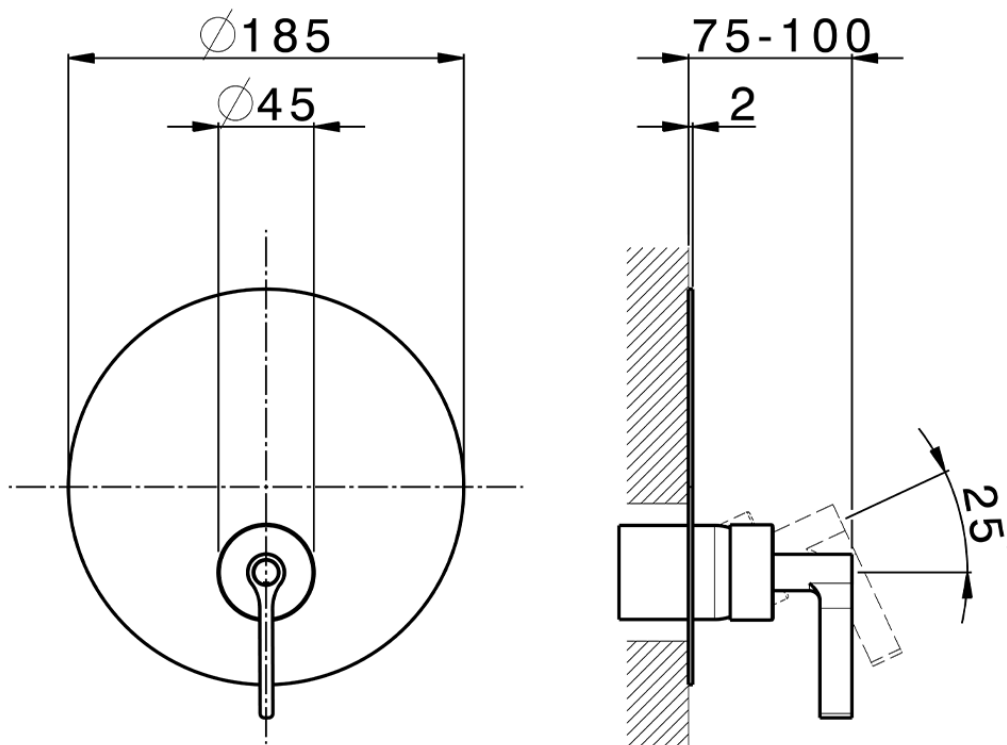

Exposed part for Single Lever One Box Valve GRACE_GC0BM010

GC0BM010

<https://en.cisal.it/exposed-part-for-single-lever-one-box-valve-grace-gc0bm010>

ZA00B031

<https://en.cisal.it/one-box-universal-concealed-part-one-box-za00b031>