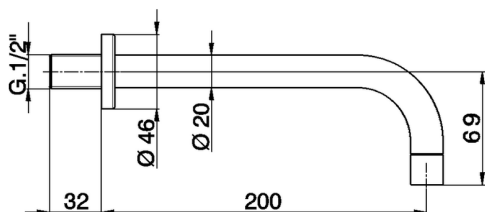

Spout COMPONENTS_ZA003250

MODEL **ZA003250**

Spout, 200 mm length, 1/2" M connection

AVAILABLE FINISHINGS

21 21 Chrome

2A 2A Satin Brushed Nickel

CHARACTERISTICS

2026-04-30