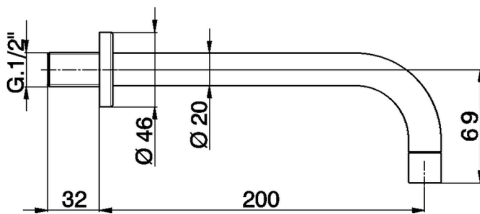

Spout COMPONENTS_ZA003250

MODEL **ZA003250**

Spout, 200 mm length, 1/2" M connection

AVAILABLE FINISHINGS

21 21 Chrome

2A 2A Satin Brushed Nickel

CHARACTERISTICS

2026-06-14