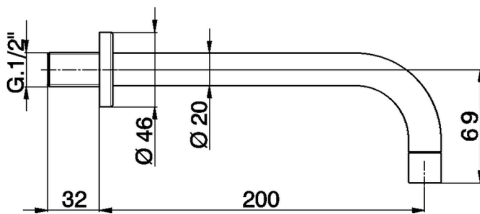

Spout COMPONENTS_ZA003250

MODEL **ZA003250**

Spout, 200 mm length, 1/2" M connection

AVAILABLE FINISHINGS

21 21 Chrome

2A 2A Satin Brushed Nickel

CHARACTERISTICS

2026-05-03