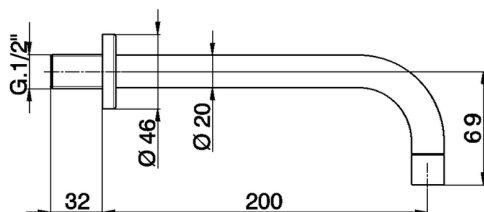

## Spout COMPONENTS\_ZA003250

MODEL **ZA003250**

Spout, 200 mm length, 1/2" M connection

AVAILABLE FINISHINGS

**21** 21 Chrome

**2A** 2A Satin Brushed Nickel

CHARACTERISTICS

2026-04-08