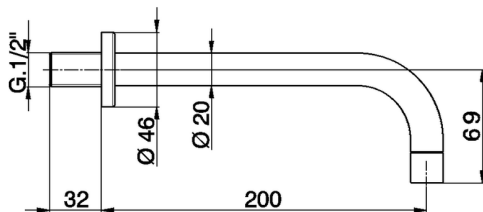

## Spout COMPONENTS\_ZA003250

MODEL **ZA003250**

Spout, 200 mm length, 1/2" M connection

AVAILABLE FINISHINGS

**21** 21 Chrome

**2A** 2A Satin Brushed Nickel

CHARACTERISTICS

2026-06-13