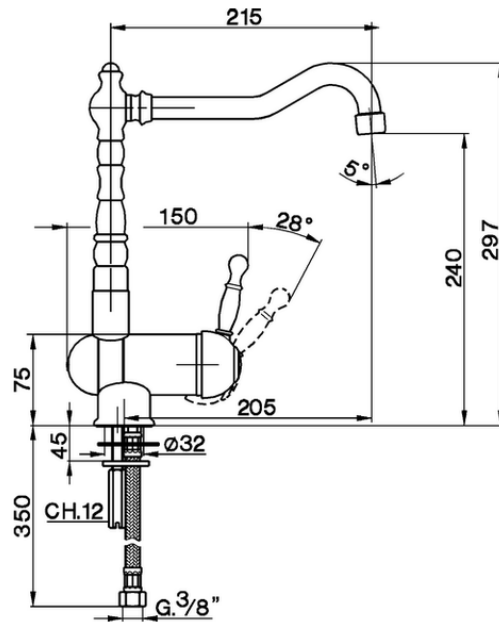

Single lever sink mixer with reclined spout KITCHEN_AY001530

AY001530

<https://en.cisal.it/single-lever-sink-mixer-with-reclined-spout-kitchen-ay001530>

2026-04-30