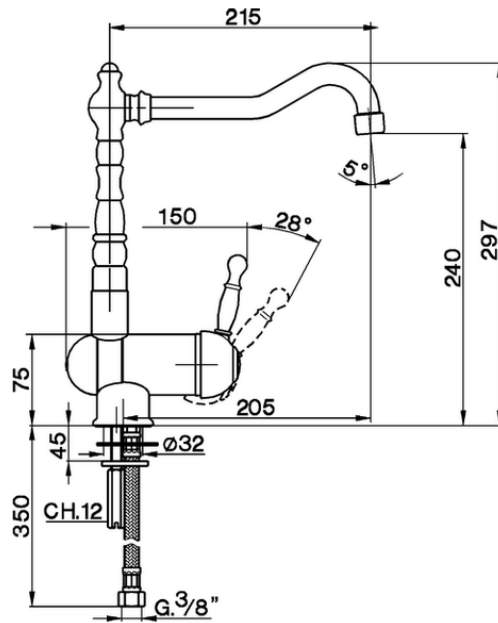

Single lever sink mixer with reclined spout KITCHEN_AY001530

AY001530

<https://en.cisal.it/single-lever-sink-mixer-with-reclined-spout-kitchen-ay001530>

2026-06-14