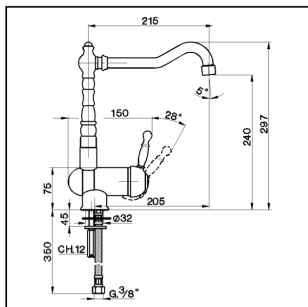

Single lever sink mixer with reclined spout KITCHEN_AY001530

cisal

AY 00153

- Monocomando livello
- Single lever sink mixer
- Einhand-Spültschbatterie
- Mitigeur évier