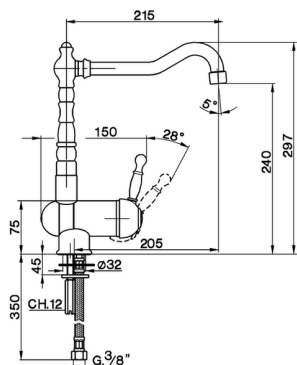

Single lever sink mixer with reclined spout KITCHEN_AY001530

MODEL **AY001530**

Single lever sink mixer with reclined spout, swivel spout, G.3/8" stainless steel flexible hose

AVAILABLE FINISHINGS

- 
21 21 Chrome
- 
26 26 Old Copper
- 
27 27 Old Bronze
- 
2A 2A Satin Brushed Nickel

CHARACTERISTICS

Cartridge Spare Parts **ZZ92909000**

43 mm Cartridge

Single lever sink mixer with reclined spout KITCHEN_AY001530

cisal

AY 00153

- Monocomando livello
- Single lever sink mixer
- Einhand-Spültschbatterie
- Mitigeur évier