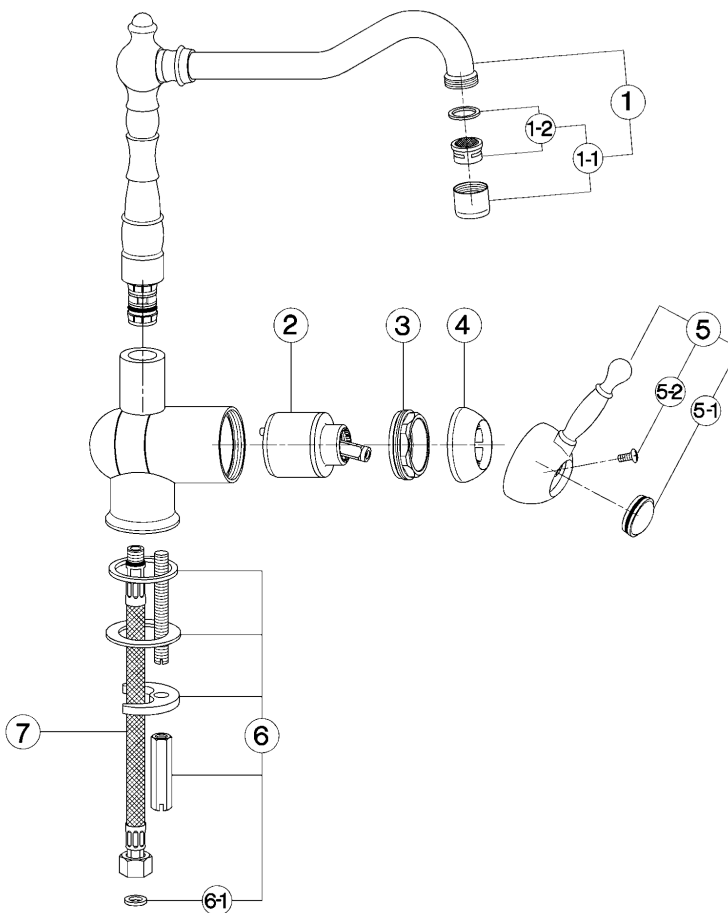

bar	PORTATA BOCCA DI EROGAZIONE * SPOUT FLOW RATE DURCHFLOSS WANNENEINLAUF DEBIT BEC DEVERSEUR l/min.
0.5	5
1	7
2	10
3	12
4	14
5	15.5

* con resistenza silenziosa della classe di portata A (15 l/min. a 3 bar)
with hydraulic resistance of flow rate class A (15 l/min. at 3 bar)
mit geräuscharmen Widerstand der Durchflussklasse A (15 l/min. bei 3 bar)
avec aérateur classe A (15 l/min. à 3 bar)

NR.	DESCRIZIONE DESCRIPTION BESCHREIBUNG DESCRIPTION	N. CODICE CODE NO. WERKSNR. NR. CODE	NR.	DESCRIZIONE DESCRIPTION BESCHREIBUNG DESCRIPTION	N. CODICE CODE NO. WERKSNR. NR. CODE	NR.	DESCRIZIONE DESCRIPTION BESCHREIBUNG DESCRIPTION	N. CODICE CODE NO. WERKSNR. NR. CODE
1	Canna alta "RE" per monocomando Spout "RE" for single lever mixer Auslauf-Rohr-U-"RE" 1/EHM Bec "RE" pour mitigeur	ZZ 93027 0	5	Leva monocomando "AY" Lever "AY" Hebel "AY" Levier "AY"	ZZ 90370 0			
1-1	Aeratore M.22x1 IA Cascade Mousseur M.22x1 IA Cascade Perlator M.22x1 IA Cascade Mousseur M.22x1 IA Cascade	ZZ 93345 0	5-1	Placchetta per leva "AY" Cap for lever "AY" Abdeckkappe 1/Hebel "AY" Plaquelette levier "AY"	ZZ 93048 0			
1-2	Cartuccia per aeratore M. 22x1 Cascade Mousseur cartridge M.22x1 Cascade Kart. 1/Perlator M.22x1 Cascade Cartouche x mousseur M.22x1 Cascade	ZZ 93339 0	5-2	Vite M.4,5x15 tb. tc. Screw M.4,5x15 Schraube M.4,5x15 Vis M.4,5x15	ZZ 92641 0			
2	Cartuccia monocomando piccola Mixing valve - small size Kartusche Cartouche mitigeurs	ZZ 92909 0	6	Set installazione monocomando monotoro Installation set single hole Befestigungssatz Set installation	ZZ 92851 0			
3	Calotta bloccaggio cartuccia piccola Nut for mixing valve-small Mutter 1/Kartusche Ecrou pour cartouche	ZZ 92603 0	6-1	Guarnizione fibra 3/8" Gasket rubber 3/8" Fiberdichtung 3/8" Joint en fibre 3/8"	ZZ 92696 0			
4	Copricartuccia con ideogrammi Escalcheon cartridge with ideogram Abdeckkappe mit Ideogramm Couvre-cartouche avec ideogramme	ZZ 92716 0	7	Flessibile M.11x1 3/8" F.L.365 Flex M.11x1 3/8" L.365 Anschlussschlauch M.11x1 3/8" L.365 Flex M.11x1 3/8" L.365	ZZ 92842 0			

AY.9

AY001530

<https://en.cisal.it/single-lever-sink-mixer-with-reclined-spout-kitchen-ay001530>

2026-06-14