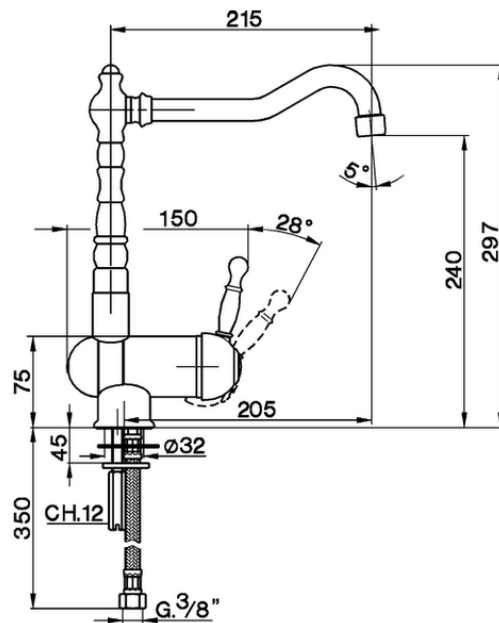

Single lever sink mixer with reclined spout KITCHEN_AY001530

AY001530

<https://en.cisal.it/single-lever-sink-mixer-with-reclined-spout-kitchen-ay001530>

2026-06-13