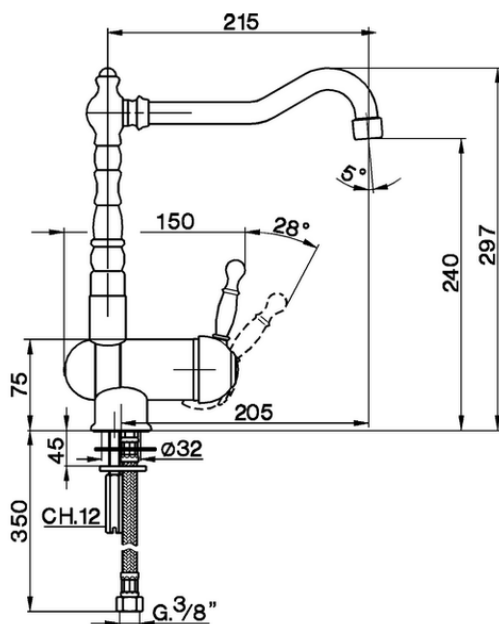

Single lever sink mixer with reclined spout KITCHEN_AY001530

AY001530

<https://en.cisal.it/single-lever-sink-mixer-with-reclined-spout-kitchen-ay001530>

2026-04-09