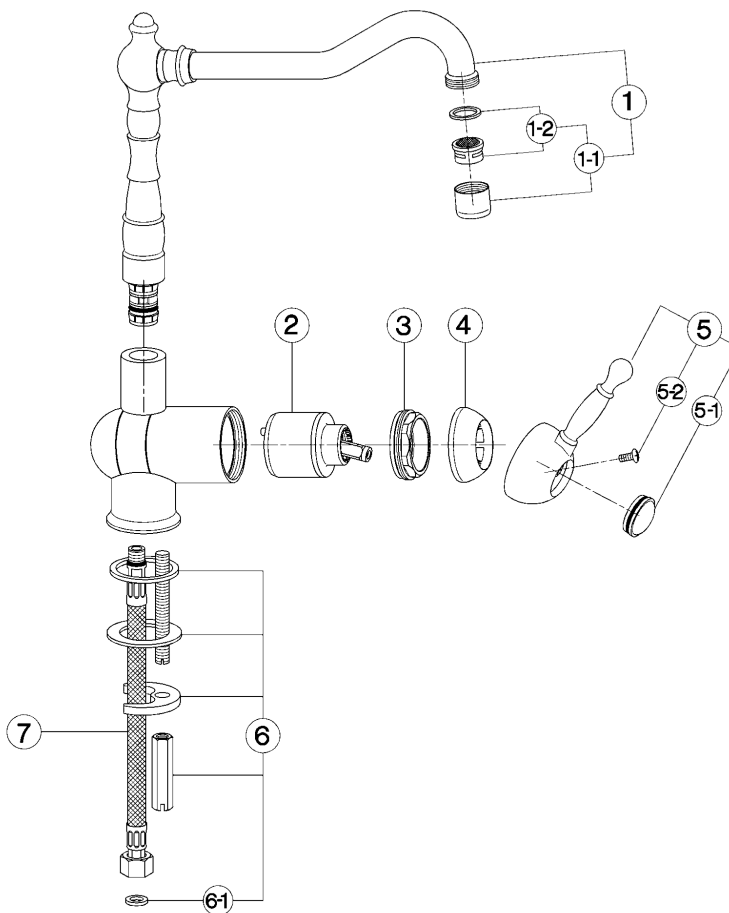

Single lever sink mixer with reclined spout KITCHEN_AY001530

MODEL **AY001530**

Single lever sink mixer with reclined spout, swivel spout, G.3/8" stainless steel flexible hose

AVAILABLE FINISHINGS

- 
21 21 Chrome
- 
26 26 Old Copper
- 
27 27 Old Bronze
- 
2A 2A Satin Brushed Nickel

CHARACTERISTICS

Cartridge Spare Parts **ZZ92909000**

43 mm Cartridge

Single lever sink mixer with reclined spout KITCHEN_AY001530

cisal

AY 00153

- Monocomando livello
- Single lever sink mixer
- Einhand-Spültischbatterie
- Mitigeur évier