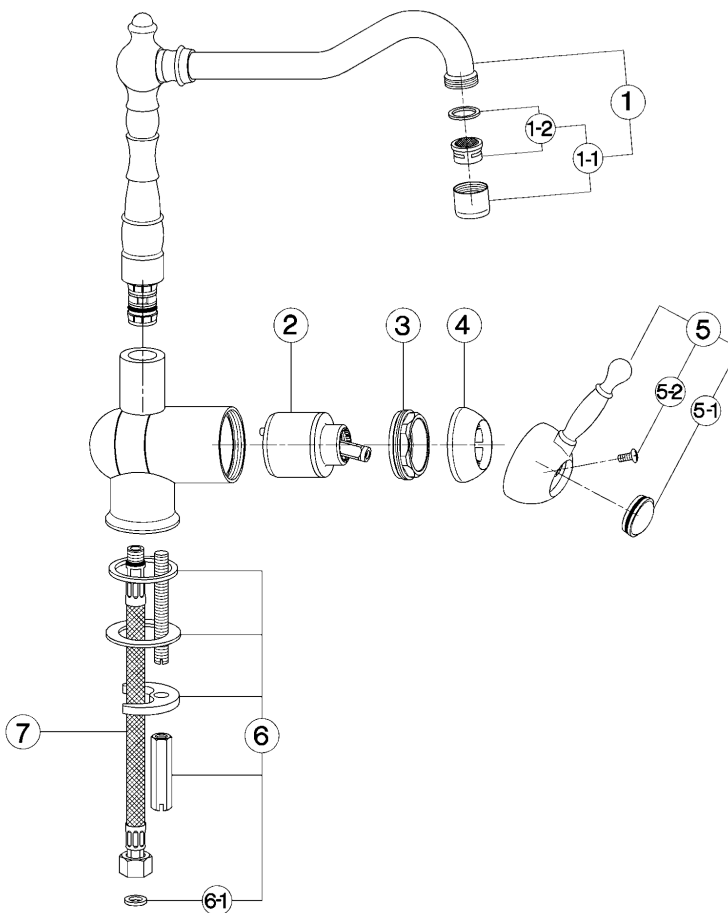

bar	PORTATA BOCCA DI EROGAZIONE * SPOUT FLOW RATE DURCHFLOSS WANNENEINLAUF DEBIT BEC DEVERSEUR l/min.
0.5	5
1	7
2	10
3	12
4	14
5	15.5

* con resistenza silenziosa della classe di portata A (15 l/min. a 3 bar)
with hydraulic resistance of flow rate class A (15 l/min. at 3 bar)
mit geräuscharmen Widerstand der Durchflussklasse A (15 l/min. bei 3 bar)
avec aérateur classe A (15 l/min. à 3 bar)

NR.	DESCRIZIONE DESCRIPTION BESCHREIBUNG DESCRIPTION	N. CODICE CODE NO. WERKSNR. NR. CODE	NR.	DESCRIZIONE DESCRIPTION BESCHREIBUNG DESCRIPTION	N. CODICE CODE NO. WERKSNR. NR. CODE	NR.	DESCRIZIONE DESCRIPTION BESCHREIBUNG DESCRIPTION	N. CODICE CODE NO. WERKSNR. NR. CODE
1	Canna alta "RE" per monocomando Spout "RE" for single lever mixer Auslauf-Rohr-U-"RE" 1/EHM Bec "RE" pour mitigeur	ZZ 93027 0	5	Leva monocomando "AY" Lever "AY" Hebel "AY" Levier "AY"	ZZ 90370 0			
1-1	Aeratore M.22x1 IA Cascade Mousseur M.22x1 IA Cascade Perlator M.22x1 IA Cascade Mousseur M.22x1 IA Cascade	ZZ 93345 0	5-1	Placchetta per leva "AY" Cap for lever "AY" Abdeckkappe 1/Hebel "AY" Plaquelette levier "AY"	ZZ 93048 0			
1-2	Cartuccia per aeratore M. 22x1 Cascade Mousseur cartridge M.22x1 Cascade Kart. 1/Perlator M.22x1 Cascade Cartouche x mousseur M.22x1 Cascade	ZZ 93339 0	5-2	Vite M.4,5x15 tb. tc. Screw M.4,5x15 Schraube M.4,5x15 Vis M.4,5x15	ZZ 92641 0			
2	Cartuccia monocomando piccola Mixing valve - small size Kartusche Cartouche mitigeurs	ZZ 92909 0	6	Set installazione monocomando monotoro Installation set single hole Befestigungsset Set installation	ZZ 92851 0			
3	Calotta bloccaggio cartuccia piccola Nut for mixing valve-small Mutter 1/Kartusche Ecrou pour cartouche	ZZ 92603 0	6-1	Guarnizione fibra 3/8" Gasket rubber 3/8" Fiberringtung 3/8" Joint en fibre 3/8"	ZZ 92696 0			
4	Copricartuccia con ideogrammi Escalcheon cartridge with ideogram Abdeckkappe mit Ideogramm Couvre-cartouche avec ideogramme	ZZ 92716 0	7	Flessibile M.11x1 3/8" F.L.365 Flex M.11x1 3/8" L.365 Anschlussschlauch M.11x1 3/8" L.365 Flex M.11x1 3/8" L.365	ZZ 92842 0			

AY.9

AY001530

<https://en.cisal.it/single-lever-sink-mixer-with-reclined-spout-kitchen-ay001530>

2026-04-09