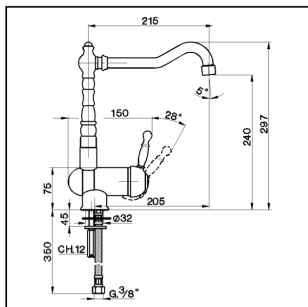

Single lever sink mixer with reclined spout KITCHEN_AY001530

cisal

AY 00153

- Monocomando livello
- Single lever sink mixer
- Einhand-Spültischbatterie
- Mitigeur évier