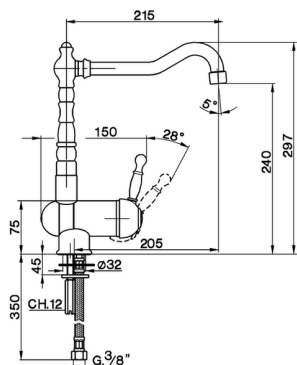

Single lever sink mixer with reclined spout KITCHEN_AY001530

MODEL **AY001530**

Single lever sink mixer with reclined spout, swivel spout, G.3/8" stainless steel flexible hose

AVAILABLE FINISHINGS

- 
21 21 Chrome
- 
26 26 Old Copper
- 
27 27 Old Bronze
- 
2A 2A Satin Brushed Nickel

CHARACTERISTICS

Cartridge Spare Parts **ZZ92909000**

43 mm Cartridge

Single lever sink mixer with reclined spout KITCHEN_AY001530

cisal

AY 00153

- Monocomando livello
- Single lever sink mixer
- Einhand-Spültischbatterie
- Mitigeur évier