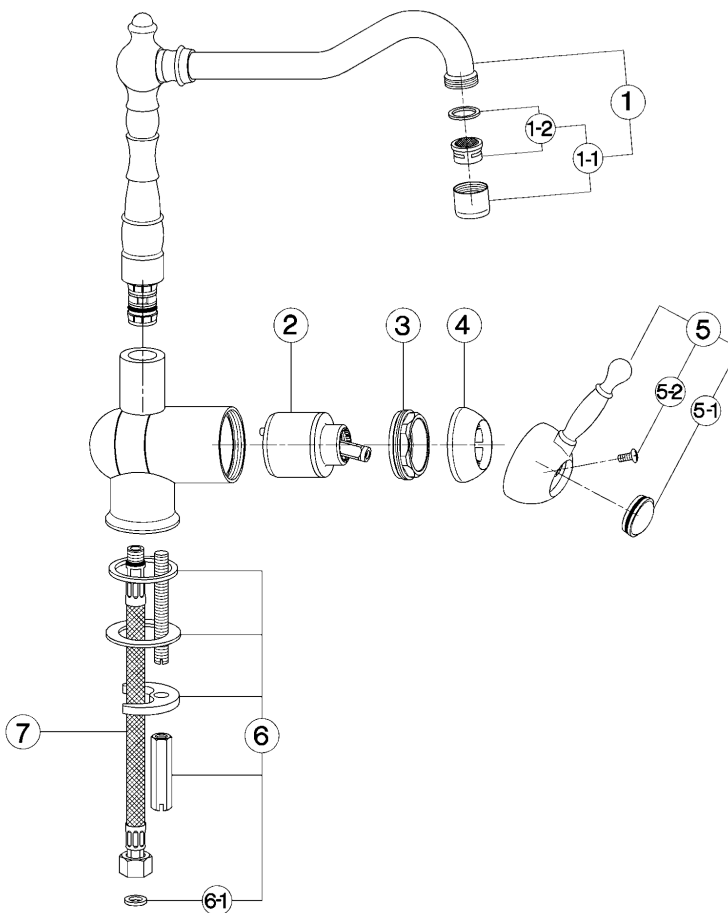

## Single lever sink mixer with reclined spout KITCHEN\_AY001530

MODEL **AY001530**

Single lever sink mixer with reclined spout, swivel spout, G.3/8" stainless steel flexible hose

### CHARACTERISTICS

Cartridge Spare Parts **ZZ92909000**

**43 mm Cartridge**

## Single lever sink mixer with reclined spout KITCHEN\_AY001530

### AY 00153

- Monocomando livello
- Single lever sink mixer
- Einhand-Spültischbatterie
- Mitigeur évier

bar	PORTATA BOCCA DI EROGAZIONE * SPOUT FLOW RATE DURCHFLOSS WANNENEINLAUF DEBIT BEC DEVERSEUR l/min.
0.5	5
1	7
2	10
3	12
4	14
5	15.5