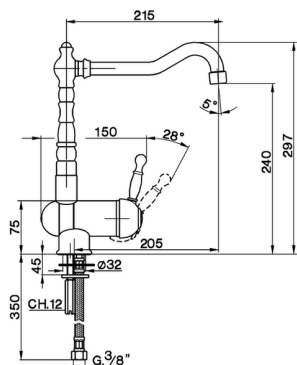

## Single lever sink mixer with reclined spout KITCHEN\_AY001530

MODEL **AY001530**

Single lever sink mixer with reclined spout, swivel spout, G.3/8" stainless steel flexible hose

### CHARACTERISTICS

Cartridge Spare Parts **ZZ92909000**

**43 mm Cartridge**